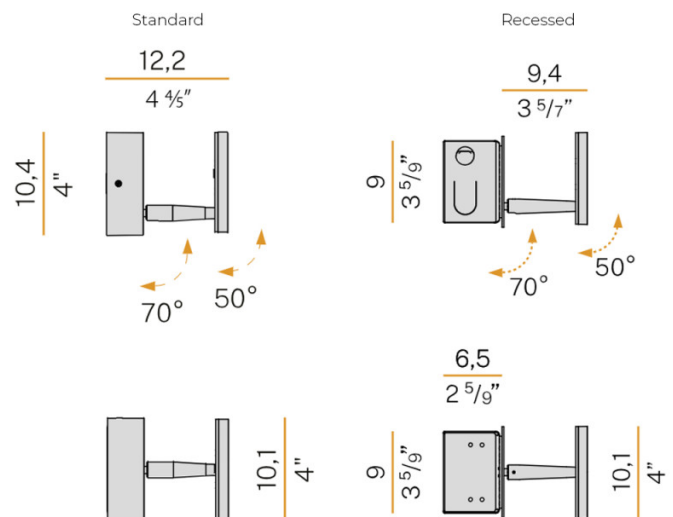

Available in two fitting options, standard or recessed, the Bella Wall Light provides versatility for various installations. The head can swivel up to 355° and tilt at two points, ensuring precise illumination for tasks or accent lighting. With dimming technology, the integrated 5-step dimmer allows you to adjust the brightness with ease.

PRODUCT SPECIFICATION

Light Source: 5W, 2700K, 388 Lumens

IP Code: 20

Dimming: Integrated dimmer on the product.

Dimensions: Standard:
 Diffuser: Ø10.1cm
 Depth: 12.2cm
 Height: 10.4cm

Recessed:
 Diffuser: Ø10.1cm
 Depth: 9.4cm
 Recessed Depth: 6.5cm
 Wall Fitting: Ø9cm