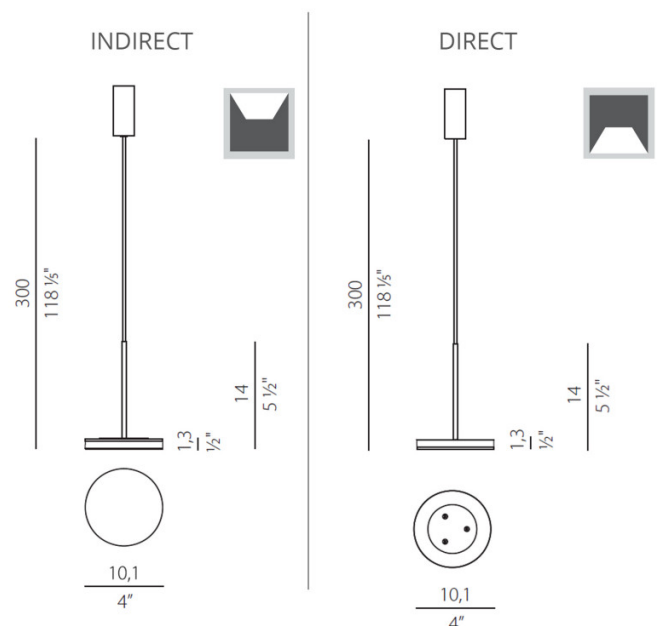

PANZERI

Panzeri Bella LED Pendant

LA10290

SOURCE: <https://www.davidvillagelighting.co.uk/product/Panzeri-Bella-LED-Pendant/20886>

PRODUCT DESCRIPTION

Bella Pendant by Panzeri

Compact yet stunning, the Bella LED Pendant light is meant to catch the eye. Designed by Enzo Panzeri, the son of Panzeri's founder, the Bella is a play of geometry with a disk shaped diffuser. The pendant comes in five finish options: black, white, bronze, brass or titanium and benefits from an integrated, non-dimmable, LED light source. You may choose between two versions of the Panzeri Bella light: either emitting a **direct-downwards light** or an **indirect-upwards light**. With a 300 cm cable length, you can install the pendant to the desired height; a matching colour circular ceiling canopy comes with the light. A single pendant will look great as a standalone, but you may choose to create linear or cluster of the Bella pendants in different colours and or different light emission types; the end result will be a spectacle of light. Whether for your home or business, in any room and setting as the lights are perfect for both private, commercial and interior spaces in hospitality.

The Bella pendant is also available without a canopy or driver. For more information and pricing, please [contact us](#).

[Bella Collection](#) also includes a table lamp, with a 5-step dimmer, and a wall light with a standard or recessed fitting; both available in the same five colours, so you may mix and match with any of the Bella lights.

PRODUCT SPECIFICATION

Light Source: 6.5W, 2700K, 388 Lumens

IP Code: 40

Dimming: Non dimmable.

Dimensions: Diffuser: Ø10.1cm
Diffuser Height: 1.3cm
Pendant Height: 14cm
Drop Height: 300cm

For all sales and technical enquiries, please contact: