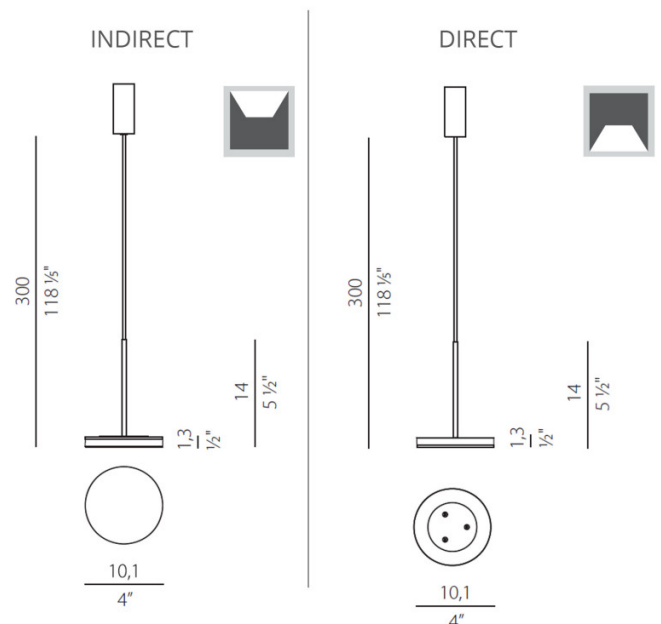

PANZERI

Panzeri Bella LED Pendant

LA10290

SOURCE: <https://www.davidvillagelighting.co.uk/product/Panzeri-Bella-LED-Pendant/20886>

PRODUCT DESCRIPTION

Bella Pendant by Panzeri

Compact yet stunning, the Bella LED Pendant light is meant to catch the eye. Designed by Enzo Panzeri, the son of Panzeri's founder, the Bella is a play of geometry with a disk shaped diffuser. The pendant comes in five finish options: black, white, bronze, brass or titanium and benefits from an integrated, non-dimmable, LED light source. You may choose between two versions of the Panzeri Bella light: either emitting a **direct-downwards light** or an **indirect-upwards light**. With a 300 cm cable length, you can install the pendant to the desired height; a matching colour circular ceiling canopy comes with the light. A single pendant will look great as a standalone, but you may choose to create linear or cluster of the Bella pendants in different colours and or different light emission types; the end result will be a spectacle of light. Whether for your home or business, in any room and setting as the lights are perfect for both private, commercial and interior spaces in hospitality.

The Bella pendant is also available without a canopy or driver. For more information and pricing, please [contact us](#).

[Bella Collection](#) also includes a table lamp, with a 5-step dimmer, and a wall light with a standard or recessed fitting; both available in the same five colours, so you may mix and match with any of the Bella lights.

PRODUCT SPECIFICATION

Light Source: 6.5W, 2700K, 388 Lumens

IP Code: 40

Dimming: Non dimmable.

Dimensions: Diffuser: Ø10.1cm
Diffuser Height: 1.3cm
Pendant Height: 14cm
Drop Height: 300cm

For all sales and technical enquiries, please contact: