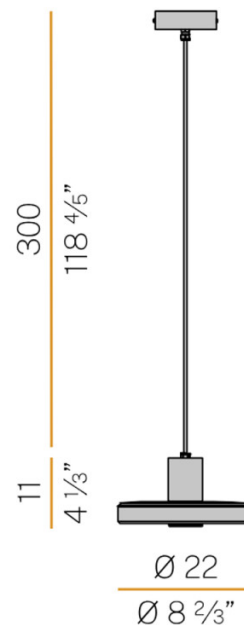

PRODUCT SPECIFICATION

Light Source: 8W, 27000K, 594 Lumens

IP Code: 65

Dimming: Non-Dimmable

Dimensions: Pendant: Ø22cm
Height: 11cm

Cable Length: 200cm

For all sales and technical enquiries, please contact: