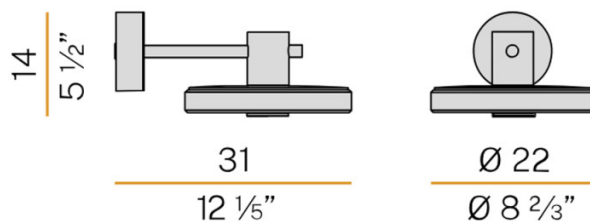

PRODUCT SPECIFICATION

Light Source: 8W, 27000K, 594 Lumens

IP Code: 65

Dimming: Non-Dimmable.

Dimensions: Lamp: Ø22cm  
Depth: 31cm  
Height: 14cm

For all sales and technical enquiries, please contact:

+44 (0)114 263 4266