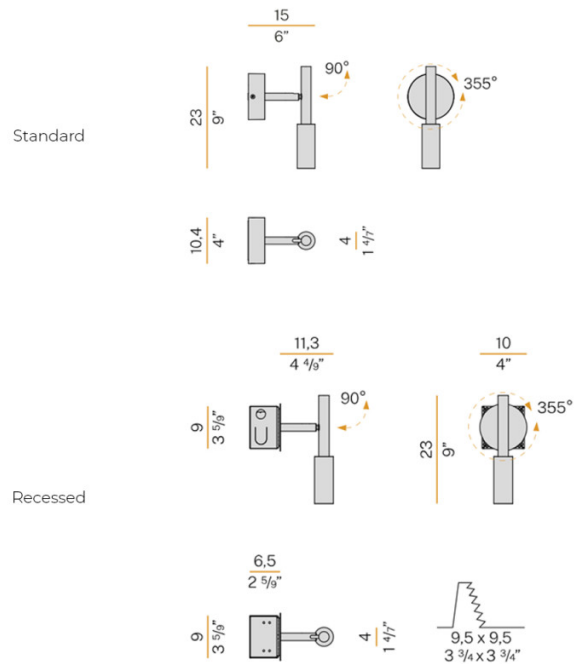

PRODUCT SPECIFICATION

Light Source: 6.5W, 2700K, 339 Lumens

IP Code: 20

Dimming: Non-Dimmable.

Dimensions: Standard:
 Depth: 15cm
 Height: 23cm
 Width: 10.4cm

Recessed:
 External Depth: 11.3cm
 Height: 23cm
 Width: 10cm
 Recessed Depth: 6.5cm
 Recessed Surface: Ø9cm