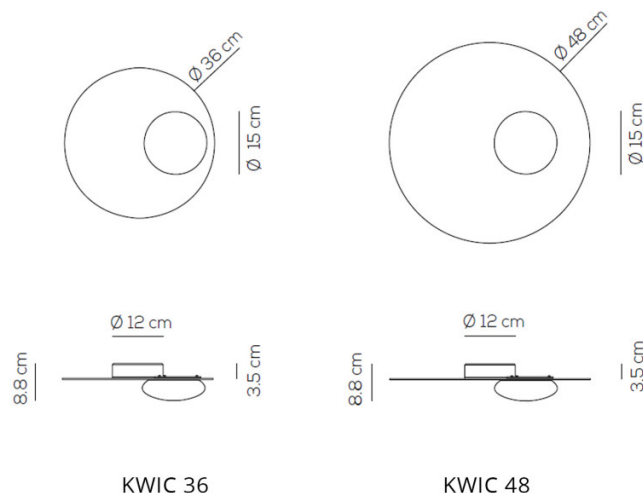

**Axolight**

**Axolight Kwic LED Ceiling / Wall Light**

LA10283/W

SOURCE: <https://www.davidvillagelighting.co.uk/product/Axolight-Kwic-LED-Ceiling-Wall-Light/20846>

**PRODUCT DESCRIPTION**

**Designer:** Serge & Robert Cornelissen

**Kwic Ceiling / Wall by Axolight**

Kwic is dynamic, refined designed by Serge and Robert Cornelissen, for Italian brand Axolight. A semi-spherical blown glass diffuser is asymmetrical placed onto a metal painted disk. The disk is available in two sizes, 36 or 48 cm diameter, and a choice of intense black or transparent bronze finish. The blown glass diffuser houses the integrated LED source, which emits a warm white (3000K) light. The glow radiates in every direction, while some light escapes through the back of the frame; leaving the other side with a shadow.

- Light Source:** 18W, 3000K, 2151 lumens
- IP Code:** 20
- Dimming:** Dimmable via 1-10v dimming systems. Please consult your electrician, additional wiring may be required on site.
- Dimensions: Kwic 36**
  - Ø 36 cm disk
  - Ø 15 cm diffuser
  - 8.8 cm height
- Kwic 36**
  - Ø 48 cm disk
  - Ø 15 cm diffuser
  - 8.8 cm height