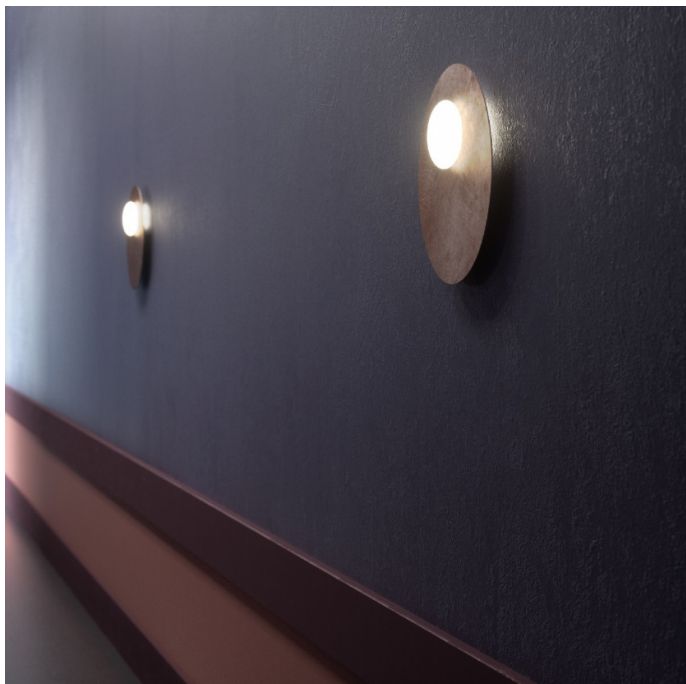

**Axolight**

**Axolight Kwic LED Ceiling / Wall Light**

LA10283/W

SOURCE: <https://www.davidvillagelighting.co.uk/product/Axolight-Kwic-LED-Ceiling-Wall-Light/20846>

**PRODUCT DESCRIPTION**

**Designer:** Serge & Robert Cornelissen

**Kwic Ceiling / Wall by Axolight**

Kwic is dynamic, refined designed by Serge and Robert Cornelissen, for Italian brand Axolight. A semi-spherical blown glass diffuser is asymmetrical placed onto a metal painted disk. The disk is available in two sizes, 36 or 48 cm diameter, and a choice of intense black or transparent bronze finish. The blown glass diffuser houses the integrated LED source, which emits a warm white (3000K) light. The glow radiates in every direction, while some light escapes through the back of the frame; leaving the other side with a shadow.

A stunning, decorative light, the Kwic can be installed either on the wall or ceiling. The collection also includes a [suspension light](#) in two sizes and a [floor lamp](#).

**PRODUCT SPECIFICATION**