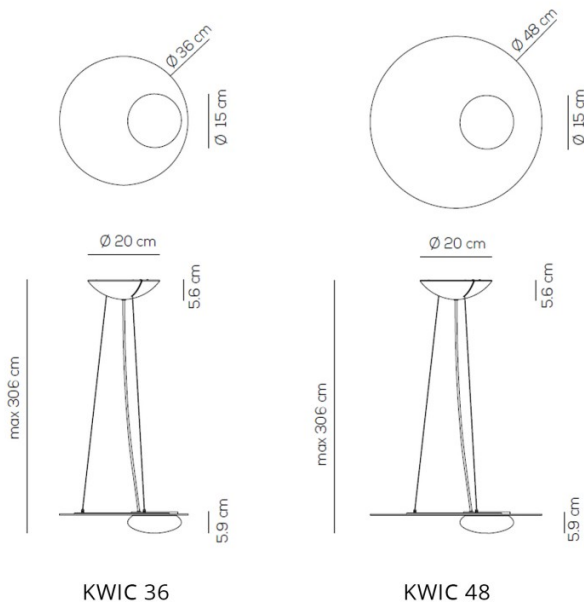

Dimensions:

### Kwic 36

Ø 36 cm disk

Ø 15 cm diffuser

### Kwic 48

Ø 48 cm disk

Ø 15 cm diffuser

Ø 20 cm x 5.6 cm ceiling canopy

max 306 cm drop height

The logo for David Village Lighting, featuring the company name in white text on a dark blue background. Below the text is a horizontal gradient bar transitioning from dark blue to light blue.