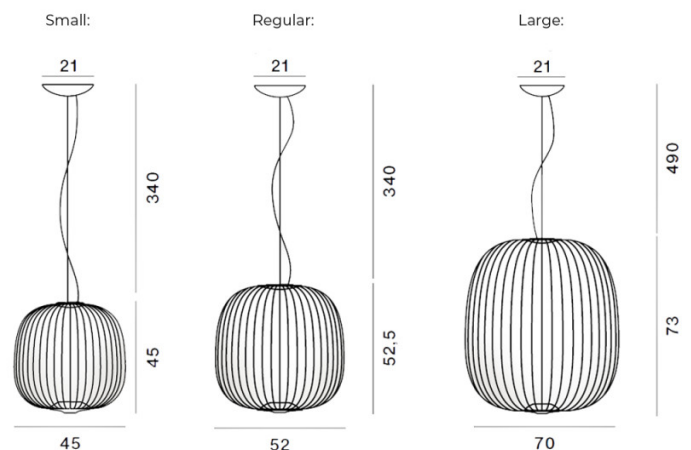

**PRODUCT SPECIFICATION**

**Light Source:** **Small:** 19W, 2700K, 2237 Lumens  
**Regular & Large:** 30W, 2700K, 3220 Lumens

**IP Code:** 20

**Dimming:** Dimmable via Bluetooth with the Casambi app.

**Dimensions: Small:**  
Shade: Ø34cm  
Shade Height: 35cm  
Cable Length: 340cm

**Regular:**  
Shade: Ø52cm  
Shade Height: 52.5cm  
Cable Length: 340cm

**Large:**  
Shade: Ø70cm  
Shade Height: 73cm  
Cable Length: 490cm

Ceiling Rose: Ø21cm

**For all sales and technical enquiries, please contact:**