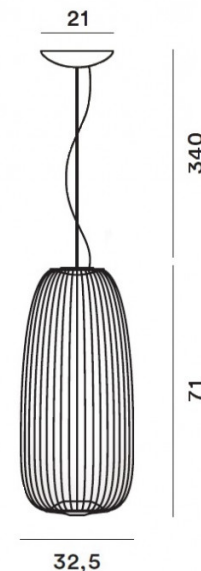

FOSCARINI

LA3054/ML

Foscarini Spokes 1 LED MyLight Pendant

SOURCE: <https://www.davidvillagelighting.co.uk/product/Foscarini-Spokes-1-LED-MyLight-Pendant/20802>

PRODUCT DESCRIPTION

Designer: Garcia Cumini

Foscarini Spokes 1 MyLight Pendant Light

Resembling bicycle spokes, the many influences for this design are unmistakable. The pendant has a downward-directed light and a light source that sits inside, reflecting through the rods, casting intriguing and geometric shadows. Perfect for many spaces, both professional and domestic, this light can be enjoyed alone or in multiple compositions alongside other pendant lights in the collection.

PRODUCT SPECIFICATION

- Light Source:** 30W, 2700K, 3220 Lumens
- IP Code:** 20
- Dimming:** Dimmable via Bluetooth with the Casambi app.
- Dimensions:** Shade: Ø32.5cm
Shade Height: 71cm
Ceiling Rose: Ø21cm
Cable Length: 340cm