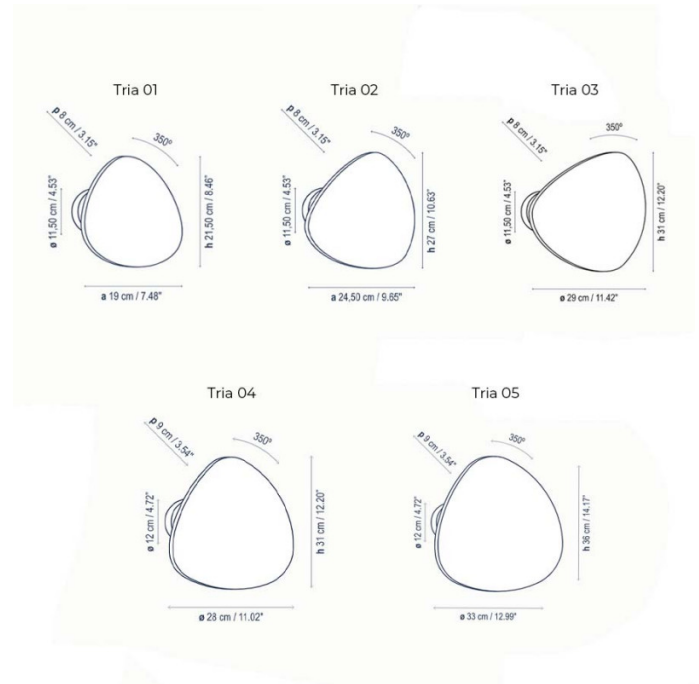

IP Code: 20 / 66

Dimming: Dimmable via Triac dimming.

Dimensions: Tria 01:
Height: 21.5cm
Width: 19cm
Depth: 8cm
Wall Base: Ø11.5cm

Tria 02:
Height: 27cm
Width: 24.5cm
Depth: 8cm
Wall Base: Ø11.5cm

Tria 03:
Height: 31cm
Width: 29cm
Depth: 8cm
Wall Base: Ø11.5cm

Tria 04:
Height: 31cm
Depth: 9cm
Wall Base: Ø12cm

Tria 05:
Height: 36cm
Depth: 9cm
Wall Base: Ø12cm

For all sales and technical enquiries, please contact:

+44 (0)114 263 4266

info@davidvillagelighting.co.uk