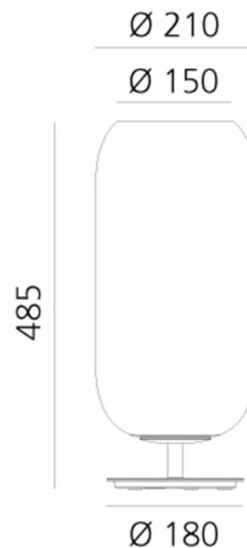

PRODUCT SPECIFICATION

Light Source: 1 x Max 21W E27 LED Dimmable (Excluded)

IP Code: 20

Dimming: In-line dimmer included on cable.

Dimensions: Shade: Ø21cm
Height: 48.5cm
Base: Ø18cm
Cable Length: 200cm

For all sales and technical enquiries, please contact: