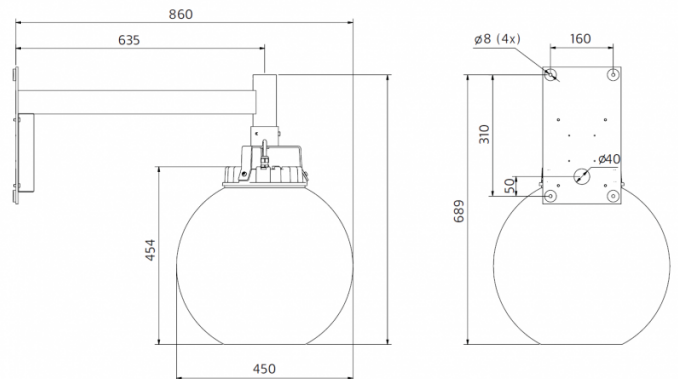

Dimensions: Shade: Ø45cm
Depth: 86cm
Height: 68.9cm

For all sales and technical enquiries, please contact:

+44 (0)114 263 4266

info@davidvillagelighting.co.uk

www.davidvillagelighting.co.uk