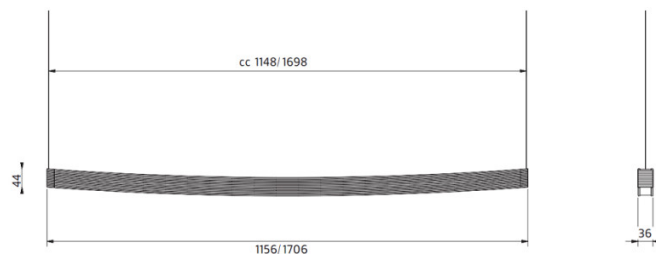

Crafted from painted aluminium with a microprisma diffuser, Landscape emits a balanced mix of 60% uplight and 40% downlight, making it well-suited to task-oriented environments like offices, studios, and dining spaces. The pendant is available in two lengths, Small (115.6cm) and Large (170.6cm), with a choice of finishes including black, white, alugrey, blue metallic, and purple metallic. Alternative finishes can also be requested. DALI and SwitchDim compatibility is available, and connector brackets are available for seamless alignment of multiple units.

PRODUCT SPECIFICATION

- Light Source:** **Small** - 50W, 3000K, 4140 Lumens
Large - 93W, 3000K, 6685 Lumens
- IP Code:** 20
- Dimming:** Push to make/Dali dimming, dimmable using push to make switches. Please consult your electrician, additional wiring may be required on site.
- Dimensions: Small:**
Length: 115.6cm
Height: 4.4cm
Width: 3.6cm
- Large:**
Length: 170.6cm
Height: 4.4cm
Width: 3.6cm
- Cable Length: 250cm