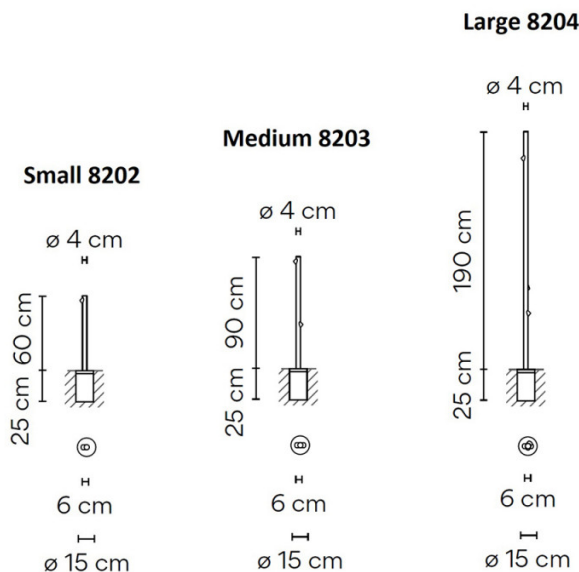

Driver included: CC - Constant Current 700 mA 100-240V 50/60Hz

PRODUCT SPECIFICATION

Light Source: **Small 4802** - 1 x 2.1W, 2700K, 199 Lumens
Medium 4803 - 2 x 2.1W, 2700K, 199 Lumens
Large 4804 - 3 x 2.1W, 2700K, 199 Lumens

IP Code: 66

Dimming: Non-dimmable.

Dimensions: **Small 4802** - Ø4cm, Height: 60cm
Medium 4803 - Ø4cm, Height: 90cm
Large 4804 - Ø4cm, Height: 190cm

Built-In Recess Depth: 25cm
 Built-In Recess Surface: Ø15cm