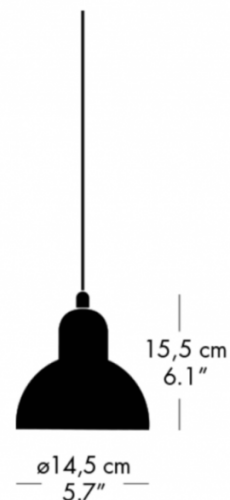

Fritz Hansen Kaiser Idell 6722 Pendant Light

The Kaiser Idell 6722 pendant light is the smaller version of the [Kaiser Idell 6631 pendant light](#), a newer release from Fritz Hansen. First designed in 1931 by Christian Dell the [Fritz Hansen Kaiser Idell collection](#) is as relevant and stunning today as it was when it first premiered. This pendant light takes its design from this collection, creating a more compact version of the iconic Kaiser Idell lampshade which is rounded and curved.

PRODUCT SPECIFICATION

Light Source: 1 x Max 40W E27 (excluded)

IP Code: 20

Dimming: Dimmable via mains phase dimming.

Dimensions: Shade: Ø14.5cm
Height: 15.5cm
Cable Length: 3m

For all sales and technical enquiries, please contact: