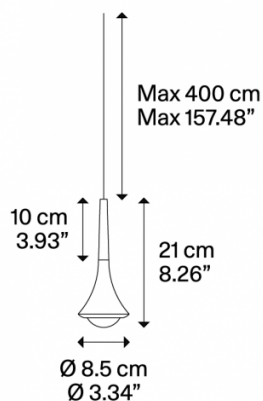

Dimming: Dimmable via Triac dimming

Dimensions:

Ø8.5cm

21cm shade height

Ø8cm ceiling canopy

2cm ceiling canopy height

400cm max cable length

Ceiling Canopy