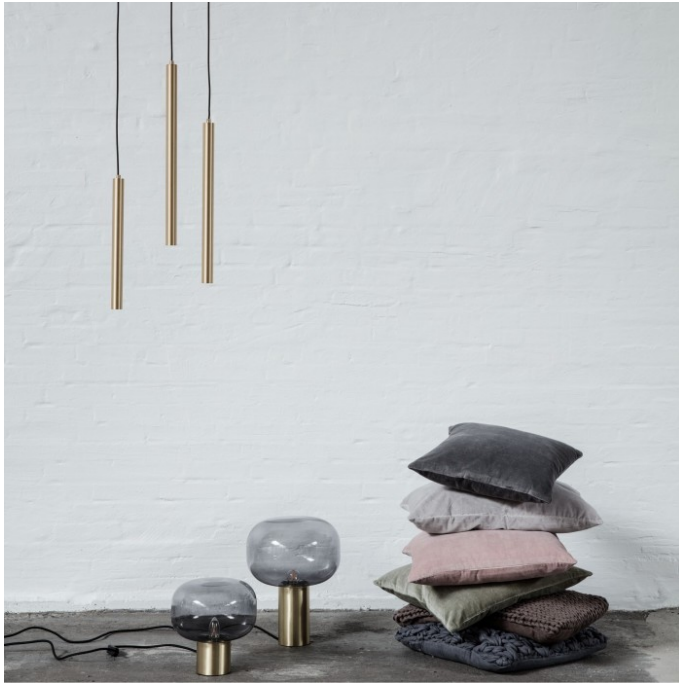

## NORR11 Pipe LED Pendant

**LA10198**

SOURCE: <https://www.davidvillagelighting.co.uk/product/norr11-pipe-led-pendant/20599>

### Pipe Pendant Light by NORR11

As the name suggests, the Pipe pendant series takes its design from a pipe, emphasising the influence of industry and mechanics in design. The simple and modernistic form of the Pipe pendant light makes it sleek and contemporary, seamlessly fitting into its surroundings.

The Pipe pendant comes in three sizes, which when put together makes a geometric shape that is familiar and recognisable as pipes. You can enjoy the pendant as a singular light, however, to make a subtle statement in the room. This pendant light also comes fitted with an energy-saving LED light source, making it good for the environment as well as being stylish. The bulb emits a warm glow, making this pendant perfect as a decorative or ambient light in many settings.