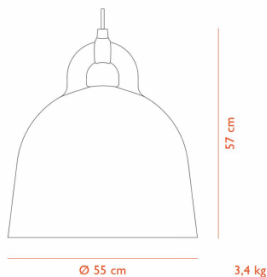

Bell by Normann Copenhagen

Brand new and boxed in original packaging.

Only FOUR Small Grey available.

25% Discounted:

WAS: £303.00 NOW: £227.25

Only ONE Large White available

30% Discounted

WAS: £473.00 NOW: £331.10

Designed by Andreas Lund and Jacob Rudbeck, who took the bell shape and transformed it into a contemporary designer lighting. The Bell pendant, available in 4 colours and 4 sizes, has a robust shape with an industrial element and is perfect for home decor or a professional setting. The Normann Copenhagen Bell provides directional light and can sit perfectly above your dining table or conference room.

The designers have paid special attention to detail, with the shape of the pendant and especially at the connecting point of the cable and the shade. At the same time, the choice of material for the Bell was specifically picked to make the design clean and minimalist.

The Bell pendant can be as impressive when installed on its own, as well as in clusters of same or different sizes and colours. Perfect for any room and any setting, creating a stunning effect.

The LED E27 lamp is excluded, to purchase the lamp please click [here](#).

IP Code: 20

Dimming: Dimmable via mains phase dimming.

Dimensions:

Small - Ø35cm, H:37cm

Large - Ø55cm, H:57cm

Colour: White 502086

Black 502094

Sand 502102

Grey 502112

Large