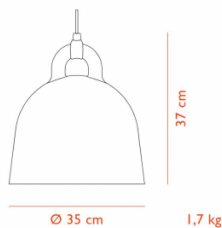

SOURCE: <https://www.davidvillagelighting.co.uk/product/normann-copenhagen-bell-pendant-sale/20587>

**CLEARANCE
OFFERS**

Bell by Normann Copenhagen

Brand new and boxed in original packaging.

Only FOUR Small Grey available.

25% Discounted:

WAS: £303.00 NOW: £227.25

Only ONE Large White available

30% Discounted

WAS: £473.00 NOW: £331.10

Designed by Andreas Lund and Jacob Rudbeck, who took the bell shape and transformed it into a contemporary designer lighting. The Bell pendant, available in 4 colours and 4 sizes, has a robust shape with an industrial element and is perfect for home decor or a professional setting. The Normann Copenhagen Bell provides directional light and can sit perfectly above your dining table or conference room.

The designers have paid special attention to detail, with the shape of the pendant and especially at the connecting point of the cable and the shade. At the same time, the choice of material for the Bell was specifically picked to make the design clean and minimalist.

The Bell pendant can be as impressive when installed on its own, as well as in clusters of same or different sizes and colours. Perfect for any room and any setting, creating a stunning effect.

The LED E27 lamp is excluded, to purchase the lamp please click [here](#).

IP Code: 20

Dimming: Dimmable via mains phase dimming.

Dimensions:

Small - Ø35cm, H:37cm

Large - Ø55cm, H:57cm

Colour: White 502086

Black 502094

Sand 502102

Grey 502112

Small