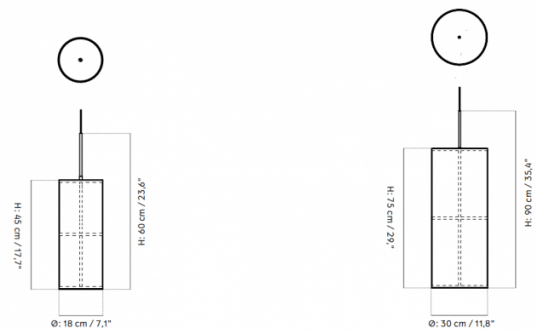

Hashira Pendant is available in a small (45cm) or large (75cm) size. The pendant would suit perfectly above a dining table, reception area or in hospitality areas, adding a warm ambience in any room. Explore the collection, which also includes a [floor lamp](#).

## PRODUCT SPECIFICATION

**Light Source:** **Small** - 1 x Max 40W E27 (excluded)  
**Large** - 2 x Max 40W E27 (excluded)

**IP Code:** 20

**Dimming:** Dimmable via mains phase dimming.

**Dimensions:** **Small** - Ø18cm, Height: 45cm  
**Large** - Ø30cm, Height: 75cm

Ceiling Canopy: Ø11.5cm  
 Cable Length: 500cm

SMALL

LARGE

For all sales and technical enquiries, please contact:

+44 (0)114 263 4266

[info@davidvillagelighting.co.uk](mailto:info@davidvillagelighting.co.uk)