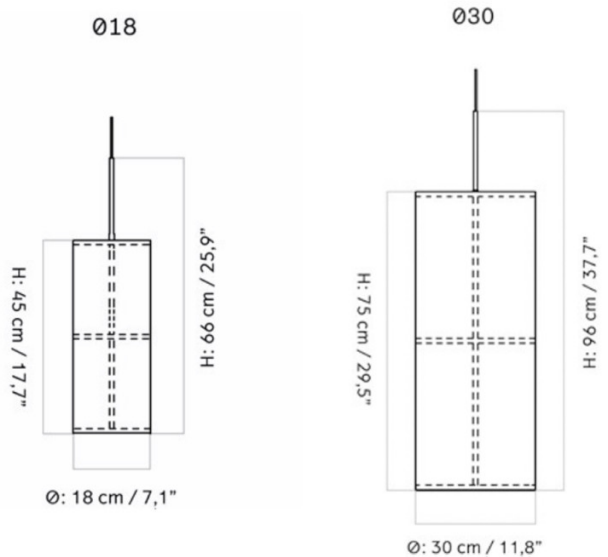

Hashira Pendant is available in a small (66cm) or large (96cm) size. The pendant would suit perfectly above a dining table, reception area or in hospitality areas, adding a warm ambience in any room. Explore the collection, which also includes a [floor lamp](#).

PRODUCT SPECIFICATION

Light Source: **Small** - 1 x Max 40W E27 (excluded)
Large - 2 x Max 40W E27 (excluded)

IP Code: 20

Dimming: Dimmable via mains phase dimming.

Dimensions: **Small** - Ø18cm, Height: 66cm
Large - Ø30cm, Height: 96cm

Ceiling Canopy: Ø11.5cm
 Cable Length: 500cm

For all sales and technical enquiries, please contact:

+44 (0)114 263 4266

info@davidvillagelighting.co.uk

www.davidvillagelighting.co.uk