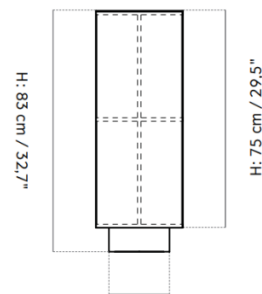

## PRODUCT SPECIFICATION

- Light Source:** 2 x Max 40W E27 (excluded)
- IP Code:** 20
- Dimming:** In-line dimmer included on cable.
- Dimensions:** Shade: Ø30cm  
Height: 83cm  
Base: Ø21cm  
Cable Length: 300cm

Ø: 30 cm / 11,8"

H: 83 cm / 32,7"

H: 75 cm / 29,5"

Ø: 21 cm / 0,8"

For all sales and technical enquiries, please contact:

+44 (0)114 263 4266

info@davidvillagelighting.co.uk

www.davidvillagelighting.co.uk