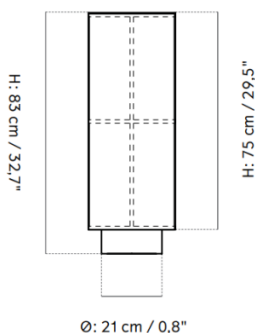

Designer: Norm Architects

IP Code: 20

Dimming: In line on/off switch included on cable.

Dimensions:

49.5 cm height

Ø 18 cm top

Ø 12 cm base

3m cable length

Ø: 30 cm / 11,8"

H: 83 cm / 32,7"

H: 75 cm / 29,5"

Ø: 21 cm / 8,3"