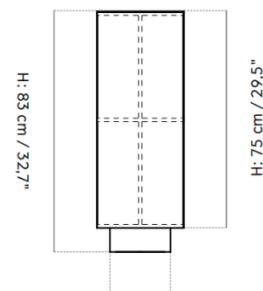

PRODUCT SPECIFICATION

Light Source: 2 x Max 40W E27 (excluded)

IP Code: 20

Dimming: In-line dimmer included on cable.

Dimensions: Shade: Ø30cm
Height: 83cm
Base: Ø21cm
Cable Length: 300cm

Ø: 30 cm / 11,8"

H: 83 cm / 32,7"

H: 75 cm / 29,5"

Ø: 21 cm / 0,8"

For all sales and technical enquiries, please contact:

+44 (0)114 263 4266

info@davidvillagelighting.co.uk

www.davidvillagelighting.co.uk