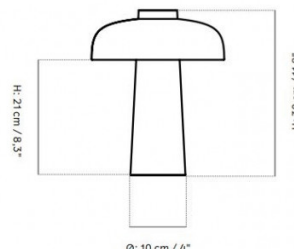

## PRODUCT SPECIFICATION

**Light Source:** 6W, 2200-3000K (dim to warm), 330 lumens

**IP Code:** 20

**Dimming:** Integrated dimmer included on product

**Dimensions:** Ø24cm shade  
30cm height  
200cm cable length

Ø: 24 cm / 9,4"

Ø: 10 cm / 4"

For all sales and technical enquiries, please contact:

+44 (0)114 263 4266

info@davidvillagelighting.co.uk

www.davidvillagelighting.co.uk