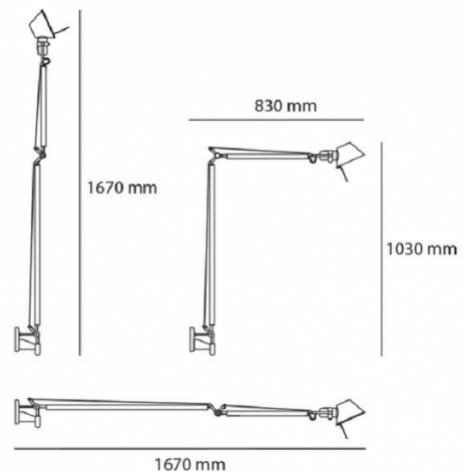

PRODUCT SPECIFICATION

Light Source: **Warmest White (2700K):** 10W, 2700K, 737 lumens
Warm White (3000K): 10W, 2700K, 761 lumens

IP Code: 20

Dimming: Microswitch dimmer

Dimensions: 103-167 cm height
83-167 cm depth