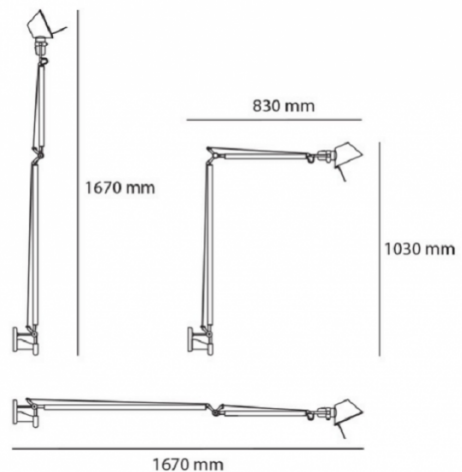

Artemide Tolomeo Braccio LED Wall Light

LA6681/B

SOURCE: <https://www.davidvillagelighting.co.uk/product/Artemide-Tolomeo-Braccio-LED-Wall-Light/20491>

PRODUCT DESCRIPTION

Designer: Michele De Lucchi & Giancarlo Fassina

PRODUCT SPECIFICATION

- Light Source:** **Warmest White (2700K):** 10W, 2700K, 737 lumens
Warm White (3000K): 10W, 2700K, 761 lumens
- IP Code:** 20
- Dimming:** Microswitch dimmer
- Dimensions:** 103-167 cm height
83-167 cm depth