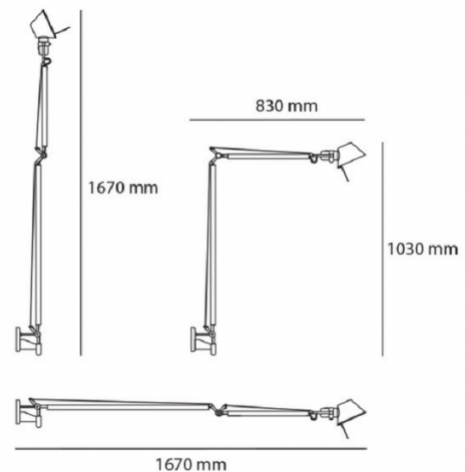

## PRODUCT SPECIFICATION

**Light Source:** **Warmest White (2700K):** 10W, 2700K, 737 lumens  
**Warm White (3000K):** 10W, 2700K, 761 lumens

**IP Code:** 20

**Dimming:** Microswitch dimmer

**Dimensions:** 103-167 cm height  
 83-167 cm depth