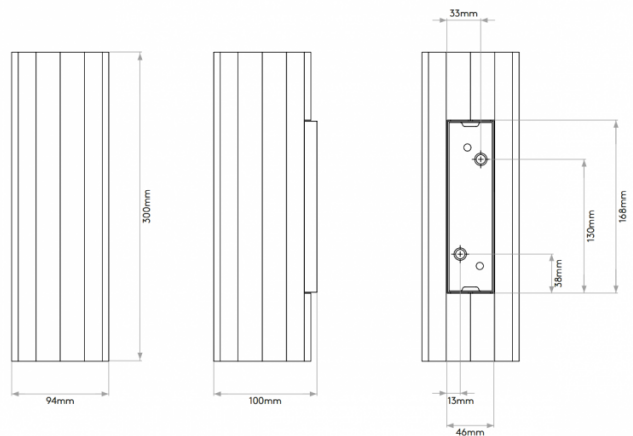

astro

Astro Shadow 300 Wall Light

LA10155

SOURCE: <https://www.davidvillagelighting.co.uk/product/Astro-Shadow-300-Wall-Light/20477>

PRODUCT DESCRIPTION

Shadow 300 by Astro

Shadow is a contemporary, plaster wall light with a multifaceted exterior. The wall light emits both a downlight and an uplight, taking two light sources. Its name comes from the different shadows that the facets create when the light is switched on. Shadow light is also suitable for mounting on to flammable material.

Light Source: 2 x Max 6W GU10 LED (Excluded)

IP Code: 20

Dimming: Dimmable via mains phase dimming.

Dimensions: Height: 30cm
Width: 9.4cm
Depth: 10cm

For all sales and technical enquiries, please contact: