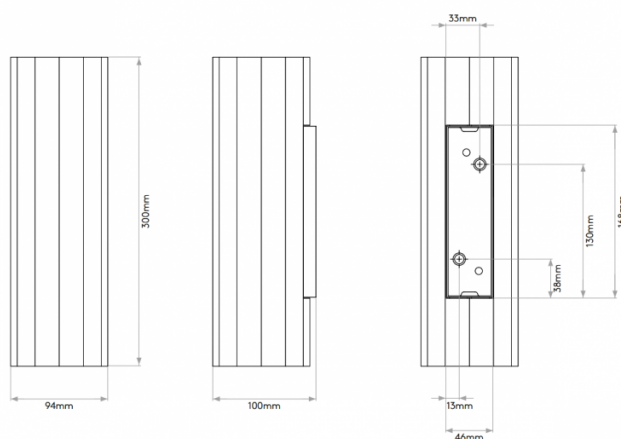

## PRODUCT SPECIFICATION

**Light Source:** 2 x Max 6W GU10 LED (Excluded)

**IP Code:** 20

**Dimming:** Dimmable via mains phase dimming.

**Dimensions:** Height: 30cm  
Width: 9.4cm  
Depth: 10cm

For all sales and technical enquiries, please contact: