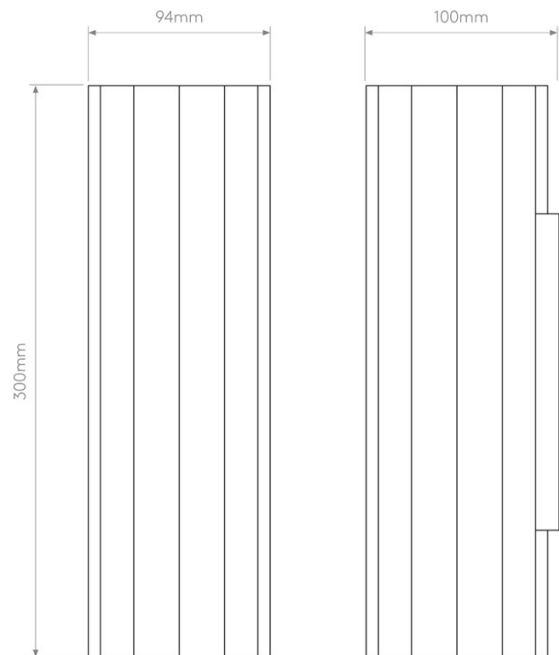

Astro Shadow 300 Wall Light is a contemporary interior wall light with a multifaceted plaster body, white plaster finish, and vertical wall-mount installation.

The Shadow 300 emits light upwards and downwards, with the faceted exterior creating different shadows when the light is switched on. Its plaster finish can be painted to match an interior scheme, allowing the fitting to sit closely with the surrounding wall surface while keeping its sculptural form visible.

PRODUCT SPECIFICATION

Light Source: 2 x Max 6W GU10 LED (Excluded)

IP Code: 20

Dimming: Dimmable via mains phase dimming.

Dimensions: Height: 30cm
Width: 9.4cm
Depth: 10cm

For all sales and technical enquiries, please contact: