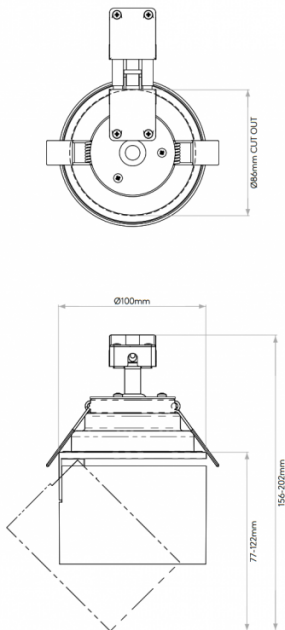

## Lynx Recessed by Astro

The recessed version of the Lynx spotlight, the ideal light for pitched ceilings. The Lynx Recess is available in matt white or matt black. The spotlight is also dimmable via mains phase dimming (leading edge) and comes with an integrated LED light source. You can adjust the spotlight by tilting up to 90° or rotating up to 350°. Lynx lights are suitable for mounting on flammable materials. Lynx is also available as a [non-recessed spotlight](#).

*No driver is required.*

IP Code: 20

Dimming: Dimmable via leading edge dimming.

Dimensions:

Height 15.6 cm

Diameter 10 cm

Cut out hole Ø 8.6 cm

For all sales and technical enquiries,  
please contact: