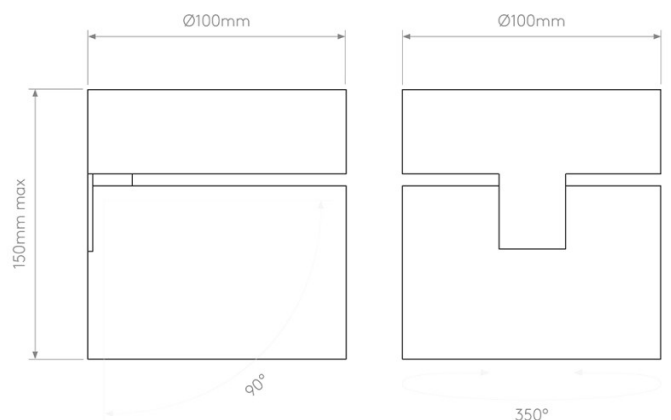

Direction adjustability is the key part of the specification here. It allows the beam to be aimed with more precision than a fixed ceiling fitting, which makes Lynx useful where a surface mounted spotlight is preferred and the light needs to be shifted across walls, shelving or circulation areas.

Astro Lynx LED Ceiling Spotlight is for interior use and supplied as a wired fitting with no separate driver required. Matt Black is listed at 741 lumens with a 43.1° beam angle, while Matt White is listed at 810 lumens with a 43.7° beam angle.

PRODUCT SPECIFICATION

Light Source: **Matt Black:** 12.1W, 3000K, 741 Lumens
Matt White: 12.1W, 3000K, 810 Lumens

IP Code: 20

Dimming: Dimmable via leading edge dimming.

Dimensions: Fixture: Ø10cm
Height: 10.5cm