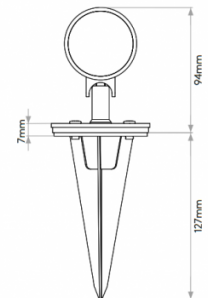

Equipped with an integrated LED light source the Bayville Spike light is also dimmable. The spotlights themselves are adjustable, and you can tilt up to 90° or rotate up to 330° allowing you to direct the light as you wish.

PRODUCT SPECIFICATION

Light Source: 8.1W, 3000K, 490 Lumens

IP Code: 65

Dimming: Dimmable using leading edge and trailing edge.

Dimensions: Height: 9.4cm
Width: 7.5cm
Depth: 10.2cm
Cable Length: 2m

For all sales and technical enquiries, please contact: