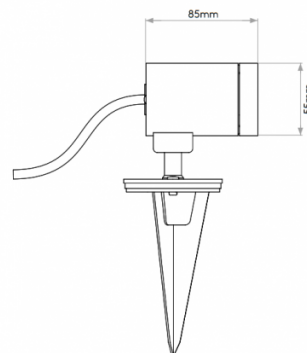

Equipped with an integrated LED light source the Bayville Spike light is also dimmable. The spotlights themselves are adjustable, and you can tilt up to 90° or rotate up to 330° allowing you to direct the light as you wish.

## PRODUCT SPECIFICATION

**Light Source:** 8.1W, 3000K, 490 Lumens

**IP Code:** 65

**Dimming:** Dimmable using leading edge and trailing edge.

**Dimensions:** Height: 9.4cm  
 Width: 7.5cm  
 Depth: 10.2cm  
 Cable Length: 2m