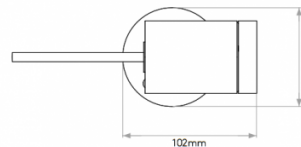

Equipped with an integrated LED light source the Bayville Spike light is also dimmable. The spotlights themselves are adjustable, and you can tilt up to 90° or rotate up to 330° allowing you to direct the light as you wish.

PRODUCT SPECIFICATION

Light Source: 8.1W, 3000K, 490 Lumens

IP Code: 65

Dimming: Dimmable using leading edge and trailing edge.

Dimensions: Height: 9.4cm
Width: 7.5cm
Depth: 10.2cm
Cable Length: 2m

For all sales and technical enquiries, please contact: