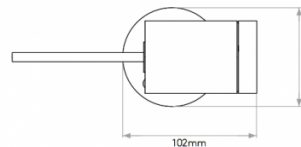

Equipped with an integrated LED light source the Bayville Spike light is also dimmable. The spotlights themselves are adjustable, and you can tilt up to 90° or rotate up to 330° allowing you to direct the light as you wish.

## PRODUCT SPECIFICATION

**Light Source:** 8.1W, 3000K, 490 Lumens

**IP Code:** 65

**Dimming:** Dimmable using leading edge and trailing edge.

**Dimensions:** Height: 9.4cm  
 Width: 7.5cm  
 Depth: 10.2cm  
 Cable Length: 2m