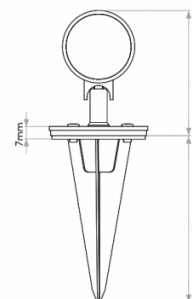

Equipped with an integrated LED light source the Bayville Spike light is also dimmable. The spotlights themselves are adjustable, and you can tilt up to 90° or rotate up to 330° allowing you to direct the light as you wish.

PRODUCT SPECIFICATION

- Light Source:** 8.2W, 3000K, 467 Lumens
- IP Code:** 65
- Dimming:** Dimmable using leading edge and trailing edge.
- Dimensions:** Height: 9.4cm
Width: 7.5cm
Depth: 10.2cm
Cable Length: 200cm