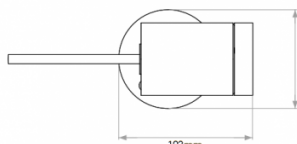

Equipped with an integrated LED light source the Bayville Spike light is also dimmable. The spotlights themselves are adjustable, and you can tilt up to 90° or rotate up to 330° allowing you to direct the light as you wish.

PRODUCT SPECIFICATION

- Light Source:** 8.2W, 3000K, 467 Lumens
- IP Code:** 65
- Dimming:** Dimmable using leading edge and trailing edge.
- Dimensions:** Height: 9.4cm
Width: 7.5cm
Depth: 10.2cm
Cable Length: 200cm