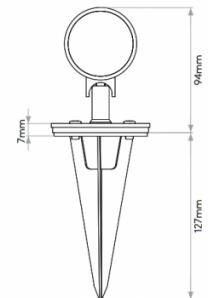

Equipped with an integrated LED light source the Bayville Spike light is also dimmable. The spotlights themselves are adjustable, and you can tilt up to 90° or rotate up to 330° allowing you to direct the light as you wish.

## PRODUCT SPECIFICATION

**Light Source:** 8.1W, 3000K, 490 Lumens

**IP Code:** 65

**Dimming:** Dimmable using leading edge and trailing edge.

**Dimensions:** Height: 9.4cm  
 Width: 7.5cm  
 Depth: 10.2cm  
 Cable Length: 2m