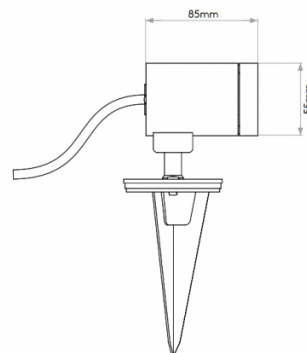

Equipped with an integrated LED light source the Bayville Spike light is also dimmable. The spotlights themselves are adjustable, and you can tilt up to 90° or rotate up to 330° allowing you to direct the light as you wish.

PRODUCT SPECIFICATION

Light Source: 8.1W, 3000K, 490 Lumens

IP Code: 65

Dimming: Dimmable using leading edge and trailing edge.

Dimensions: Height: 9.4cm
Width: 7.5cm
Depth: 10.2cm
Cable Length: 2m

For all sales and technical enquiries, please contact: