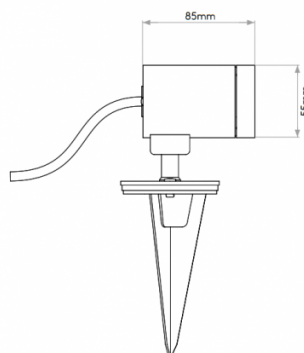

astro

Astro Bayville Spike Spot LED

LA10084/S

SOURCE: <https://www.davidvillagelighting.co.uk/product/Astro-Bayville-Spike-Spot-LED/20464>

PRODUCT DESCRIPTION

Bayville Spike Spot by Astro

Bayville Spike is an exterior spike spotlight, ideal for entrances or gardens. Rated IP65 which supports exterior use in all environments.

Equipped with an integrated LED light source the Bayville Spike light is also dimmable. The spotlights themselves are adjustable, and you can tilt up to 90° or rotate up to 330° allowing you to direct the light as you wish.

PRODUCT SPECIFICATION

- Light Source:** 8.2W, 3000K, 467 Lumens
- IP Code:** 65
- Dimming:** Dimmable using leading edge and trailing edge.
- Dimensions:** Height: 9.4cm
Width: 7.5cm
Depth: 10.2cm
Cable Length: 200cm