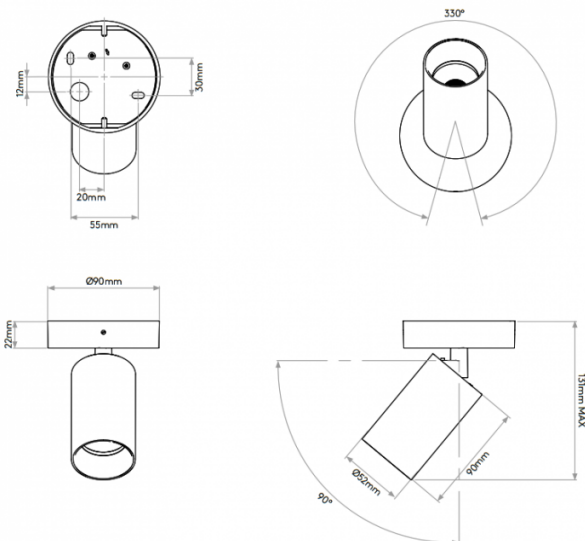

Astro Can 50 Single LED Spotlight

LA10148/S

SOURCE: <https://www.davidvillagelighting.co.uk/product/astro-can-50-single-led-spotlight/20454>

astro

Can 50 Single by Astro

An LED spotlight, the Can 50 single is the perfect choice if you're looking for an LED dimmable light. The Can 50 can be mounted on the ceiling or the wall, and is suitable for flammable materials. The spot can be tilted by up to 90 or rotated up to 330, so that you can direct the light in your desired position. The Can range is complimented by a triple bar and triple round ceiling light in matt white aluminium finish. Rated IP20 the Can 50 is suitable for interior spaces and bathroom zone 3.

IP Code: 20

Dimming: Dimmable using mains phase dimming.

Dimensions:

Height 13.1 cm

Diameter 9 cm

For all sales and technical enquiries,
please contact:

+44 (0)114 263 4266

info@davidvillagelighting.co.uk