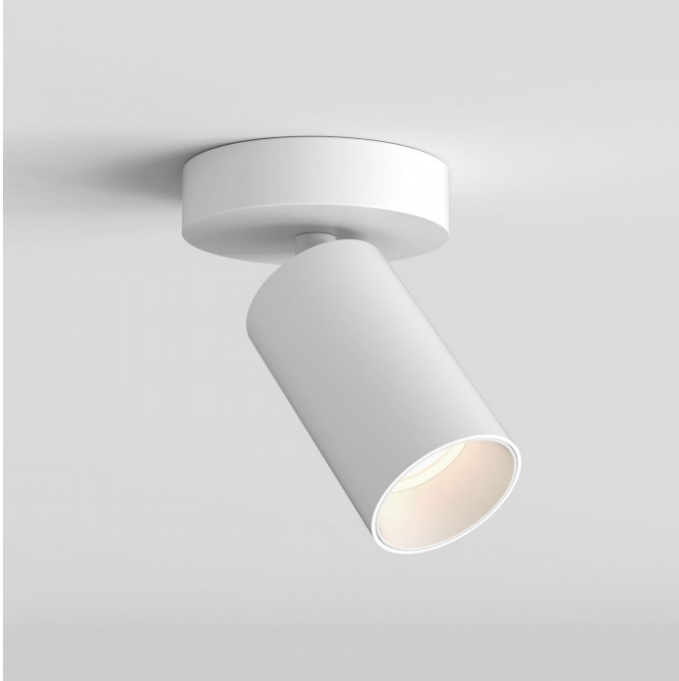

Astro Can 50 Single LED Spotlight

LA10148/S

SOURCE: <https://www.davidvillagelighting.co.uk/product/astro-can-50-single-led-spotlight/20454>

astro

Can 50 Single by Astro

An LED spotlight, the Can 50 single is the perfect choice if you're looking for an LED dimmable light. The Can 50 can be mounted on the ceiling or the wall, and is suitable for flammable materials. The spot can be tilted by up to 90 or rotated up to 330, so that you can direct the light in your desired position. The Can range is complimented by a triple bar and triple round ceiling light in matt white aluminium finish. Rated IP20 the Can 50 is suitable for interior spaces and bathroom zone 3.

IP Code: 20

Dimming: Dimmable using mains phase dimming.

Dimensions:

Height 13.1 cm

Diameter 9 cm

For all sales and technical enquiries,
please contact:

+44 (0)114 263 4266

info@davidvillagelighting.co.uk