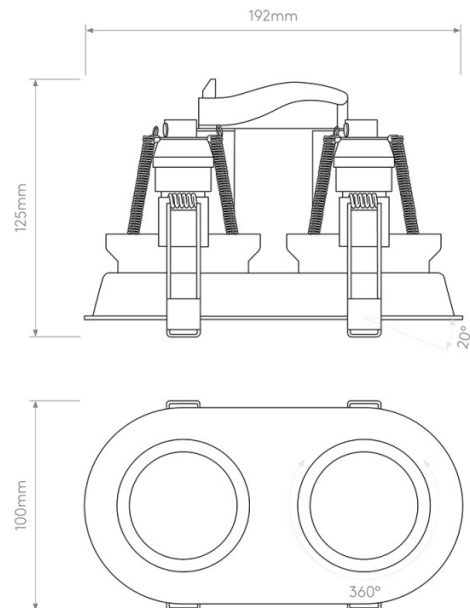

Each spotlight can be tilted and rotated, so the light can be aimed across worktops, walls, circulation areas, or other parts of the room.

Minima Twin uses two LED GU10 lamps, sold separately, and can be dimmed when used with compatible dimmable bulbs. It is wired in, Class I, and does not require a driver. This fitting can be installed in existing ceilings, but only in plasterboard installations, not solid ceilings.

IP Code: 20

Dimming: Dimmable via mains phase dimming.

Dimensions: Height: 19.2cm
Width: 10cm
Depth: 12.5cm
Cut Out Hole: 9.2 x 9.5cm
Recess depth: 15cm

For all sales and technical enquiries, please contact: