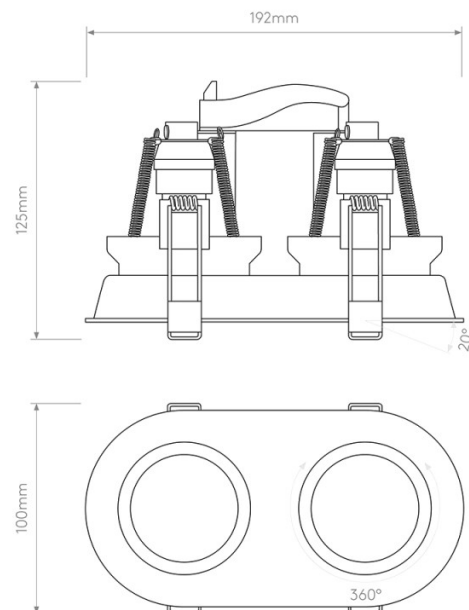

Each spotlight can be tilted and rotated, so the light can be aimed across worktops, walls, circulation areas, or other parts of the room. Rated IP20, Minima Twin can also be used in bathroom zone 3.

Minima Twin uses two LED GU10 lamps, sold separately, and can be dimmed when used with compatible dimmable bulbs. It is wired in, Class I, and does not require a driver. This fitting can be installed in existing ceilings, but only in plasterboard installations, not solid ceilings.

### PRODUCT SPECIFICATION

**Light Source:** 2 x Max 6W GU10 LED (Excluded)

**IP Code:** 20

**Dimming:** Dimmable via mains phase dimming.

**Dimensions:** Height: 19.2cm  
Width: 10cm  
Depth: 12.5cm  
Cut Out Hole: 9.2 x 9.5cm  
Recess depth: 15cm