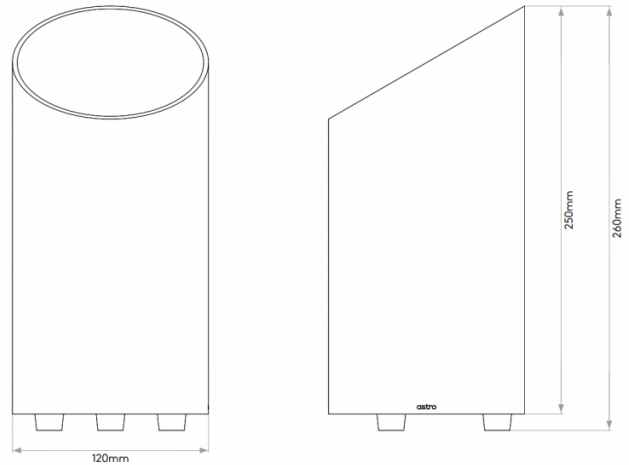

The ground light is available in a bronze, matt white or matt nickel finish. Cut is non dimmable and has an on/off switch included the product. The light is rated IP20 making it suitable for all interior spaces, including bathrooms (zone 3).

PRODUCT SPECIFICATION

Light Source: 1 x Max 6W LED GU10 (excluded)

IP Code: 20

Dimming: In line on/off switch included.

Dimensions: Height: 26cm
Diameter: 12cm
Cable length: 3m

For all sales and technical enquiries, please contact: