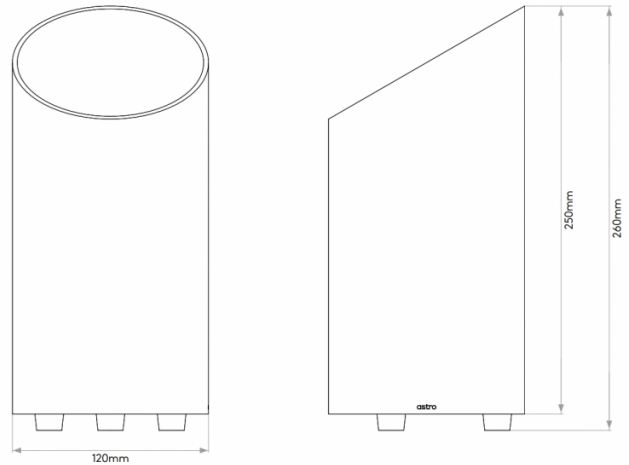

astro

Astro Cut Floor Lamp

LA10146

SOURCE: <https://www.davidvillagelighting.co.uk/product/Astro-Cut-Floor-Lamp/20448>

PRODUCT DESCRIPTION

Cut Ground Lamp by Astro

A stunning uplighter by Astro, the Cut floor lamp is small and discrete but emits a warm uplight and creates games of light and shadows on the wall or other surfaces. The Cut light is an alternative to a ground spotlight, with a contemporary design, the Cut becomes part of the room's decor.

The ground light is available in a bronze, matt white or matt nickel finish. Cut is non dimmable and has an on/off switch included the product. The light is rated IP20 making it suitable for all interior spaces, including bathrooms (zone 3).

PRODUCT SPECIFICATION

- Light Source:** 1 x Max 6W LED GU10 (excluded)
- IP Code:** 20
- Dimming:** In line on/off switch included.
- Dimensions:** Height: 26cm
Diameter: 12cm
Cable length: 3m

For all sales and technical enquiries, please contact: