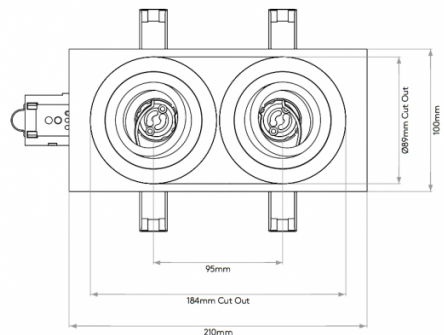

A double spot recessed light, the Taro Twin comes in a fire-rated version (rating 90 min). The recessed light is not suitable for mounting on flammable material. Taro Twin is available in two finish options, in matt white. The spotlights are both adjustable and can tilt up to 15° or rotate up to 360°.

Taro Twin is also available in a [non fire-rated version](#).

Taro Twin Fire-Rated lights are only suitable for plaster board installation, not for solid ceilings.

PRODUCT SPECIFICATION

Light Source: 2 x Max 6W GU10 LED Dimmable (Excluded)

IP Code: 20

Dimming: Dimmable via mains phase dimming.

Dimensions: Height: 15cm
 Width: 21cm
 Depth: 10cm
 Cut-out-hole: 18.4 x 8.9cm

For all sales and technical enquiries, please contact:

+44 (0)114 263 4266