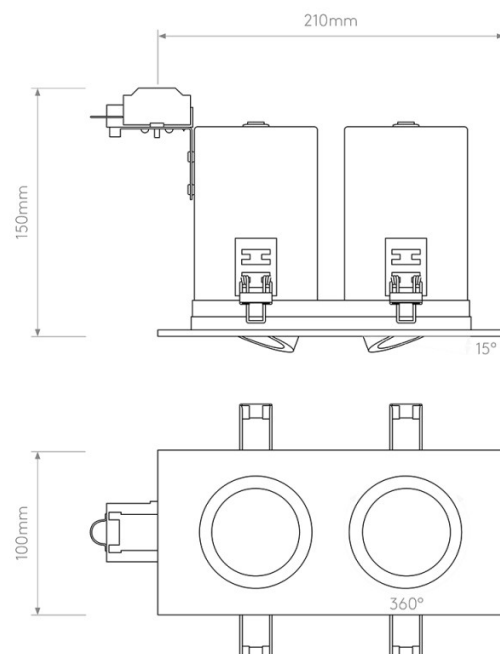

Each spotlight can be tilted by 15° and rotated through 360°, so the light can be aimed after installation. This makes the Taro Twin useful where light needs to be directed in two places from one recessed fitting, such as along a hallway, towards a wall, over a kitchen worktop, or across a wider part of a room.

The Taro Twin Fire Rated is wired in, dimmable depending on the lamps selected, and fire-rated to 90 minutes. It is suitable for plasterboard installation only, not solid ceilings or brick, and must not be covered with thermal insulation or mounted on flammable materials. Also available in a single version. Most suited to kitchens, hallways, living rooms, bedrooms, and interior ceilings where two adjustable recessed spotlights are needed.

### PRODUCT SPECIFICATION

**Light Source:** 2 x Max 6W GU10 LED Dimmable (Excluded)

**IP Code:** 20

**Dimming:** Dimmable via mains phase dimming.

**Dimensions:** Height: 15cm  
Width: 21cm  
Depth: 10cm  
Cut-out-hole: 18.4 x 8.9cm