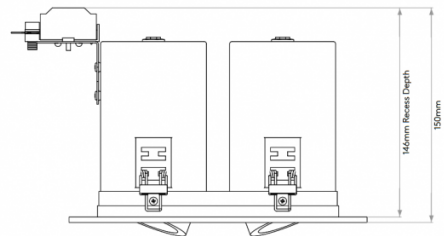

A double spot recessed light, the Taro Twin comes in a fire-rated version (rating 90 min). The recessed light is not suitable for mounting on flammable material. Taro Twin is available in two finish options, in matt white. The spotlights are both adjustable and can tilt up to 15° or rotate up to 360°.

Taro Twin is also available in a [non fire-rated version](#).

Taro Twin Fire-Rated lights are only suitable for plaster board installation, not for solid ceilings.

PRODUCT SPECIFICATION

Light Source: 2 x Max 6W GU10 LED Dimmable (Excluded)

IP Code: 20

Dimming: Dimmable via mains phase dimming.

Dimensions: Height: 15cm
 Width: 21cm
 Depth: 10cm
 Cut-out-hole: 18.4 x 8.9cm

For all sales and technical enquiries, please contact:

+44 (0)114 263 4266