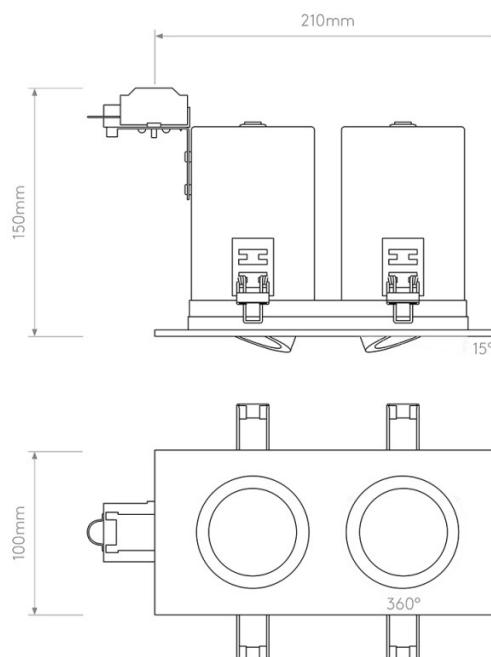

Each spotlight can be tilted by 15° and rotated through 360°, so the light can be aimed after installation. This makes the Taro Twin useful where light needs to be directed in two places from one recessed fitting, such as along a hallway, towards a wall, over a kitchen worktop, or across a wider part of a room.

The Taro Twin Fire Rated is wired in, dimmable depending on the lamps selected, and fire-rated to 90 minutes. It is suitable for plasterboard installation only, not solid ceilings or brick, and must not be covered with thermal insulation or mounted on flammable materials. Also available in a single version. Most suited to kitchens, hallways, living rooms, bedrooms, and interior ceilings where two adjustable recessed spotlights are needed.

### PRODUCT SPECIFICATION

**Light Source:** 2 x Max 6W GU10 LED Dimmable (Excluded)

**IP Code:** 20

**Dimming:** Dimmable via mains phase dimming.

**Dimensions:** Height: 15cm  
Width: 21cm  
Depth: 10cm  
Cut-out-hole: 18.4 x 8.9cm