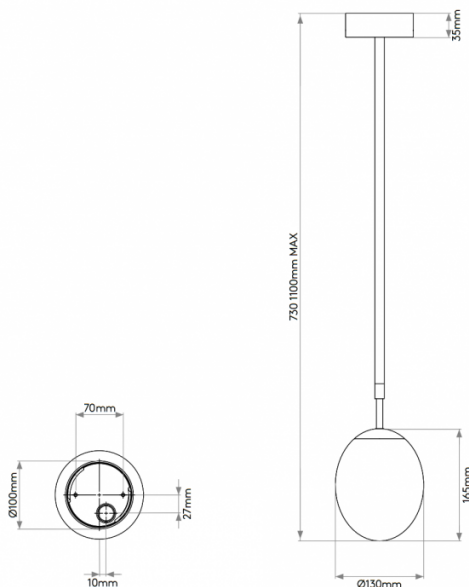

## Kiwi LED Pendant by Astro

A stunning bathroom pendant light, the Kiwi is suitable for bathroom installation as it is rated at IP44 (zones 2 and 3). The pendant is available in a polished chrome body and ceiling rose and white glass diffuser. Equipped with an integrated LED light source, the Kiwi is not dimmable but can be mounted on flammable material. You can adjust the height of the pendant to up to 1.10m drop.

You can compliment the pendant with bathroom lights from the [Kiwi range](#).

IP Code: 44

Dimming: Non dimmable.

Dimensions:

Height 7.3 - 110 cm

Diameter: 13 cm

David  
Village  
Lighting

For all sales and technical enquiries,  
please contact: