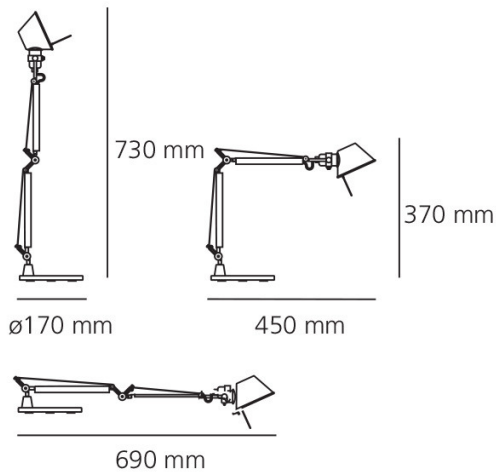

Designer: Michele de Lucchi & Giancarlo Fassina

IP Code: 20

Dimming: Micro switch dimmer

Dimensions:

45-69 cm depth

37-73 cm height

Ø17 cm base

David  
Village  
Lighting