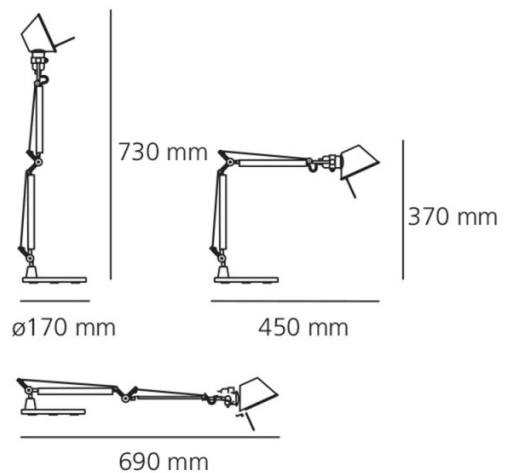

### Artemide Tolomeo Micro LED Table Lamp

Artemide Tolomeo Micro LED Table Lamp is the LED version of the smallest Tolomeo table lamp, with a compact aluminium and steel structure. Designed by Michele De Lucchi and Giancarlo Fassina, it keeps the clean and minimalist lines of the collection, with an adjustable head and stamped aluminium reflector for uniform light distribution.

The articulated arm system uses the spring mechanism associated with Tolomeo, allowing the lamp to be adjusted in height and tilt. On this version, the light source is integrated, with a 3000K output and microswitch dimmer, giving the Micro table lamp a controlled, compact format for close task lighting

## PRODUCT SPECIFICATION

- Light Source:** 7W, 3000K, 648 Lumens
- IP Code:** 20
- Dimming:** Integrated dimmer on the product.
- Dimensions:** Height: 37cm  
Length: 45cm  
Base: Ø17cm  
Max Extension Height: 73cm  
Max Extension Length: 69cm
- Cable Length: 120cm