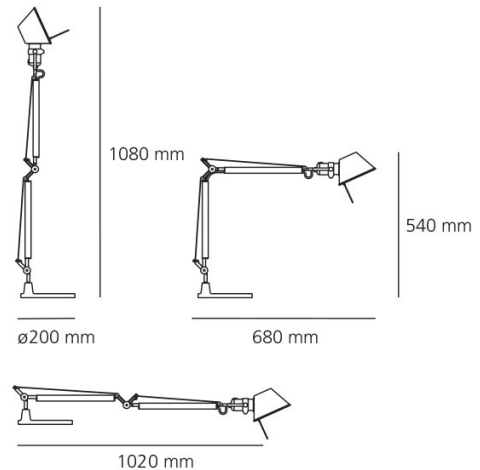

### Tolomeo Mini Table Lamp by Artemide

Until June 1st, each order of the Artemide Tolomeo Mini Table Lamp will include a free exclusive Artemide tote bag - while stocks last!

The ideal desk lamp with cantilevered arms to adjust the light whichever way you wish, the Tolomeo Mini table lamp is a wonderful light that is part of the renowned [Artemide Tolomeo collection](#). A perfect compact companion, this table lamp can be used on small surfaces, tables and desks and is the intermediate-sized Tolomeo lamp.

## PRODUCT SPECIFICATION

- Light Source:** 1 x Max 8W E27 LED (excluded)
- IP Code:** 20
- Dimming:** Integrated on/off switch on the product.
- Dimensions:** Depth: 68-102cm  
Height: 54-108cm  
Base: Ø20cm