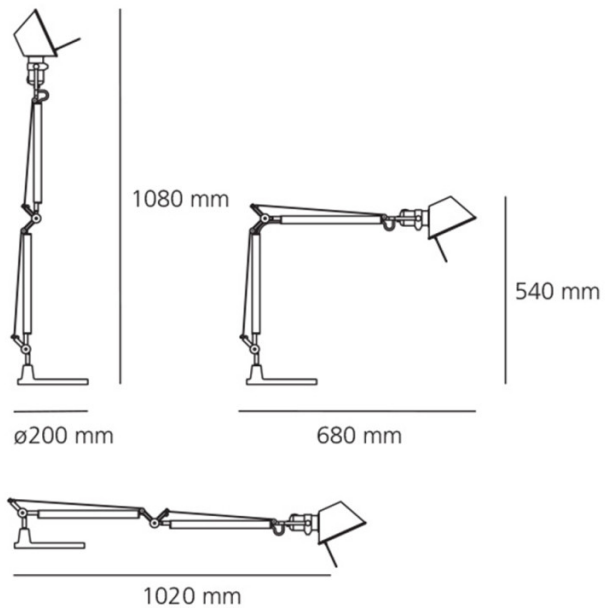

Artemide

Artemide Tolomeo Mini Table Lamp

LA8072/MINI

SOURCE: <https://www.davidvillagelighting.co.uk/product/Artemide-Tolomeo-Mini-Table-Lamp/20415>

PRODUCT DESCRIPTION

Designer: Michele De Lucchi & Giancarlo Fassina

Artemide Tolomeo Mini Table Lamp

Artemide Tolomeo Mini Table Lamp keeps the same diffuser dimensions as the standard Tolomeo, with shorter arms for a reduced table format. Designed by Michele De Lucchi and Giancarlo Fassina, it uses clean and minimalist lines with an aluminium and steel structure.

The lamp head is adjustable in all directions and includes a stamped aluminium reflector for uniform light distribution. Its articulated arm system uses an innovative spring mechanism, allowing the lamp to be adjusted in height and tilt for flexible use across desks, side tables, and reading positions.

Artemide Tolomeo Mini Table Lamp is available in Aluminium, Black, and White. Best suited for desks, bedside tables, side tables, and smaller work surfaces where an adjustable table lamp is needed with the established Tolomeo form.

PRODUCT SPECIFICATION

Light Source: 1 x Max 8W E27 LED (Excluded)

IP Code: 20

Dimming: Integrated on/off switch on the product.

Dimensions: Height: 54cm
Length: 68cm
Base: Ø20cm
Max Extension Height: 108cm
Max Extension Length: 102cm

Cable Length: 120cm