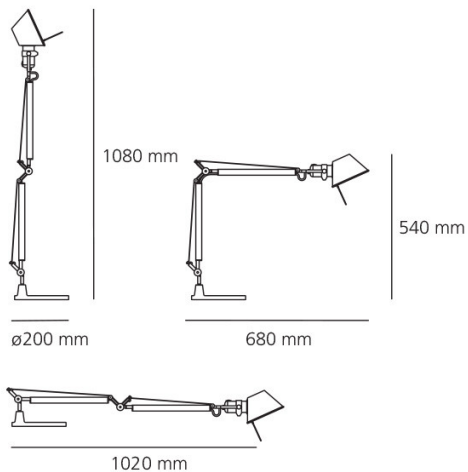

Designer: Michele de Lucchi & Giancarlo Fassina

IP Code: 20

Dimming: Integrated on/off switch on the product

Dimensions:

68-102cm depth

54-108cm height

Ø20 cm base

Colour: Aluminium