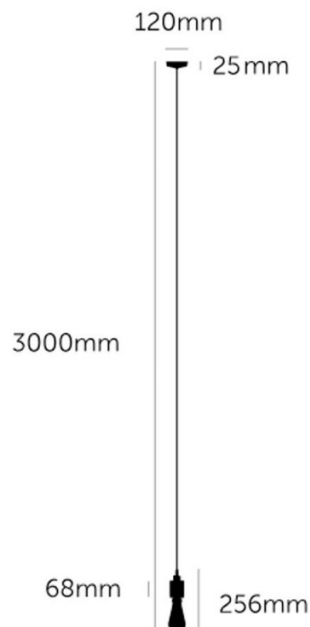

Buster + Punch Heavy Metal Pendant

LA10134

SOURCE: <https://www.davidvillagelighting.co.uk/product/Buster-Punch-Heavy-Metal-Pendant/20408>

PRODUCT DESCRIPTION

Designer: Massimo Minale

Buster and Punch Heavy Metal Pendant Light

A single suspension light from Buster and Punch, the Heavy Metal Pendant provides a choice of six metal finishes: steel, brass, black, burnt steel, gun metal, and smoked bronze. As well as three Buster Bulb finishes: crystal, gold, and smoked. The Buster Bulb is the first designer LED bulb, using just 1/20th of the energy of a traditional bulb, and has a lifespan of 30,000 hours.

PRODUCT SPECIFICATION

- Light Source:** **In Stock Versions:** 1 x Max 5W E27 LED (included)
Non-Stocked Versions: 1 x Max 2W E27 LED (included)
- IP Code:** 20
- Dimming:** Dimmable via mains phase dimming.
- Dimensions:** Lamp holder: 7cm
Drop Height: 300cm
Ceiling rose: 8.7cm