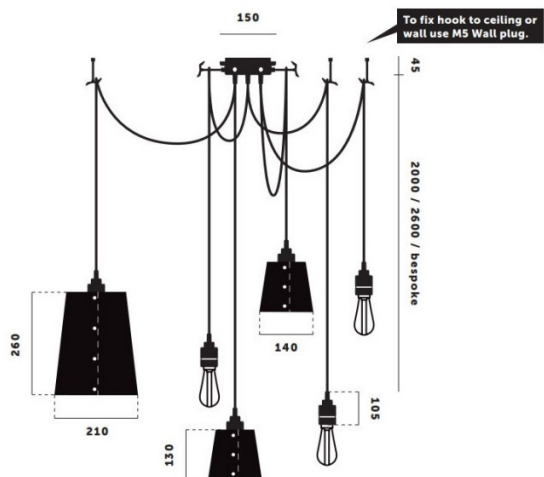

PRODUCT SPECIFICATION

Light Source: **Included:** 3 x Max 5W E27 LED
Excluded: 3 x Max 40W E27

IP Code: 20

Dimming: Dimmable via mains phase dimming.

Dimensions: Small shade:
Height: 13cm
Width: 14cm

Large shade:
Height: 26cm
Width: 21cm

Bulb Holder: 10.5cm
Cable Length: 200cm (per pendant)
Ceiling rose: 15cm

For all sales and technical enquiries, please contact:

+44 (0)114 263 4266

info@davidvillagelighting.co.uk

www.davidvillagelighting.co.uk