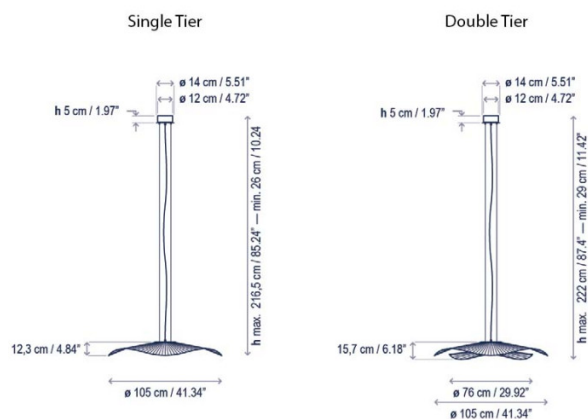

## PRODUCT SPECIFICATION

**Light Source:** 17.1W, 2700K, 2064 Lumens

**IP Code:** 20

**Dimming:** Dimmable via Triac dimming.

**Dimensions:** Shade: Ø105cm  
Maximum Drop Height: 216.5cm  
Ceiling Canopy: Ø17.5cm