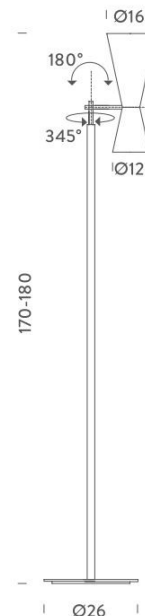

### Nemo Lighting Parliament Floor Lamp

Originally designed by Le Corbusier for the Chandigarh Parliament in India, the Parliament floor lamp is now available from Nemo Lighting. With a double emission, the shade has a larger upper shade and lower smaller shade. You can also adjust the shades, by tilting up to 180 and rotating around the stem up to 345. The stem of the Parliament is matt grey and the shade is available in a black and yellow or whitewash and grey colour.

### PRODUCT SPECIFICATION

**Light Source:** 2 x max 52W E27 E60 (excluded)

**IP Code:** 20

**Dimming:** In line dimmer included on cable

**Dimensions:** 170-180 cm height  
 Ø26 cm base  
 Ø 12 cm lower shade  
 Ø 16 cm lower shade  
 2.7m cable length