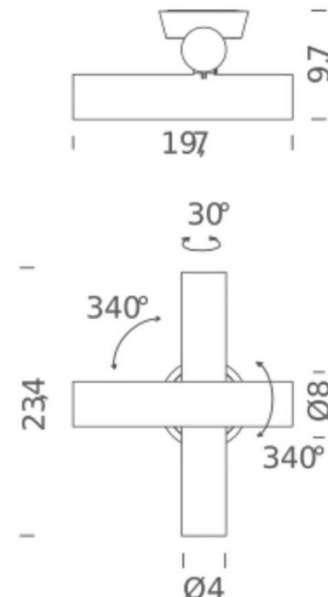

### PRODUCT SPECIFICATION

- Light Source:** 2 x 4W, 2700K, 190 Lumens
- IP Code:** 20
- Dimming:** Dimmable via Triac or integrated dimmer on product.
- Dimensions:** Height: 23.4cm  
Depth: 9.7 cm  
Width: 19.7cm