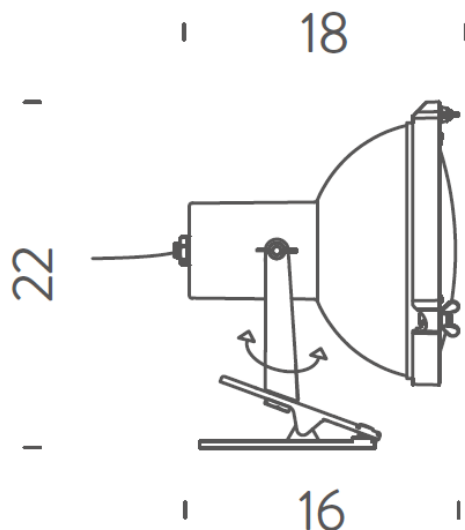

**Projecteur 165 Clip Light by Nemo
Lighting**

The 165 Pincer Clip by Nemo Lighting was designed by the renowned Le Corbusier. A smaller version of the [Projecteur 365 design](#), this lamp is both clippable and adjustable, allowing you to create a multitude of atmospheres in different types of settings.

PRODUCT SPECIFICATION

Light Source: 1 x E27 23W max (excluded)

IP Code: 20

Dimming: In line dimmer included on cable

Dimensions: 22 cm height
18 cm depth
3 cm max clip opening
2.1m cable length

For all sales and technical enquiries, please contact: