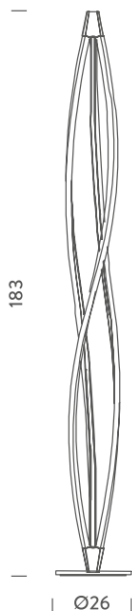

# Nemo Lighting In The Wind LED Floor Lamp

**LA10091/F**

David  
Village  
Lighting

SOURCE: <https://www.davidvillagelighting.co.uk/product/nemo-lighting-in-the-wind-led-floor-lamp/20338>

### In The Wind Floor Lamp by Nemo Lighting

The In The Wind Floor Lamp by Nemo Lighting is part of a [collection](#) by designer Arihiro Miyake. Designed by distorting and shaping aluminium, this LED integrated lamp has a 360° glow that is achieved through a contemporary aesthetic. An answer to how the actual light source can now be shaped and moulded in modern light design, Miyake creates a spiralled lamp that is both simple yet eye-catching.

Available in four colours, white, black, gold and titan grey, this floor lamp creates a warm luminescence that works perfectly in lounge areas. With a built in dimmer switch, this lamp can help you create the right atmosphere, whilst also causing a spectacle thanks to its modernistic and progressive design.

Designer: Arihiro Miyake

IP Code: 20

Dimming: In line dimmer included on cable.

Dimensions:

183 cm height

Ø26 cm base

2m cable length

David  
Village  
Lighting