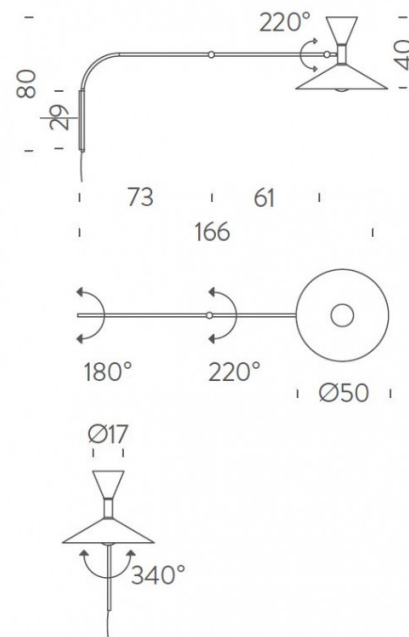

Nemo Lighting Lampe de Marseille Wall Light

Originally designed in 1949/1952 by Le Corbusier for the Unite d'Habitation in Marseille, a housing development principle. The Lampe de Marseille is adjustable at two points or joints along the arm as well as a rotating wall fixture. As such, you can fully adjust and direct the light in any direction you wish making it the perfect task light. Lampe de Marseille is also available in a mini version, and the light comes in matt grey, whitewash or a black finish option. The internal diffuser is white for all the colour options. With two light sources, an upper and lower, the Lampe de Marseille emits both a downlight and an uplight.

The Lampe De Marseille Wall Lamp comes with a cable & plug, where you have to install the light near a socket, but it can also be hard-wired and connected to the mains by a qualified electrician.

PRODUCT SPECIFICATION

- Light** 1 x 70W E27 Ø11cm (down)+ 1 x 70W E27 A60
- Source:** (up) (excluded)
- IP Code:** 20
- Dimming:** In line double on/off switch included on cable.
- Dimensions:** 166 cm depth
80 cm height
Ø 50 cm shade
cable length 1.5m before switch, 1.3m after switch