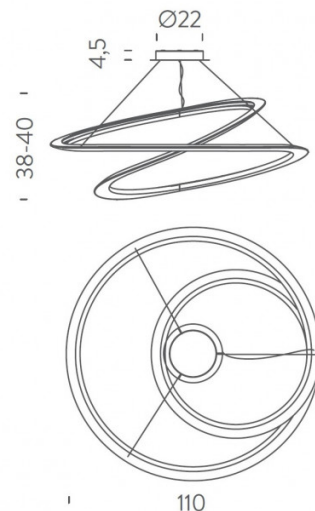

**PRODUCT SPECIFICATION**

- Light Source:** 83W, 2700K, 4800 lumens
- IP Code:** 20
- Dimming:** Dimmable via 1-10V dimming systems. Please consult your electrician, additional wiring may be required on site.
- Dimensions:** 110 cm length  
38-40 cm height  
Ø 22 cm x 4.5 cm ceiling rose