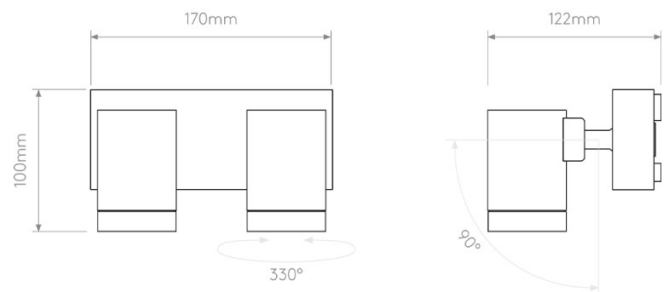

PRODUCT SPECIFICATION

Light Source: 16.4W, 3000K, 934 Lumens

IP Code: 65

Dimming: Dimmable using leading edge and trailing edge.

Dimensions: Spotlight: Ø5.5cm
Spotlight Height: 8.5cm
Height: 10cm
Base Length: 17cm
Base Width: 7cm
Depth: 12.2cm