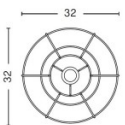

HAY Bonbon Table Light

LA10053/TL

SOURCE: <https://www.davidvillagelighting.co.uk/product/hay-bonbon-table-light/20287>

HAY

HAY Bonbon Shade Table Light

The HAY Bonbon Shade Table Light was designed by Ana Kraš and features a carefully handwoven shade that uses the designers original technique to create individually unique table lamps. By hand weaving carefully selected nylon and wool fabric around a powder-coated steel frame, each lamp shade is produced with their own unique design. This has meant that the shade looks as powerfully decorative switched off as they are switched on.

However, as well as being a piece of handcrafted artwork, the HAY Bonbon Shade Table Light is also highly functional and creates a soft ambient light which is diffused through the woven woollen shade. This makes this Table or floor lamp perfect for any home as it brings a calming glow to it's surroundings and softens any interior.

Designer: Ana Kraš'

IP Code: 20

Dimming: In line on/off switch included on cable

Dimensions:

Bonbon Shade 320

Ø32cm

38cm height

Bonbon Shade 380

Ø38cm

32cm height

Bonbon Shade 500

Ø50cm

46cm height

240cm cable length

Bonbon Shade 500