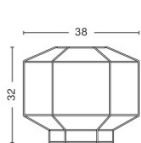

Designer: Ana Kraš'

IP Code: 20

Dimming: In line on/off switch included on cable

Dimensions:

**Bonbon Shade 320**

Ø32cm

38cm height

**Bonbon Shade 380**

Ø38cm

32cm height

**Bonbon Shade 500**

Ø50cm

46cm height

240cm cable length

Bonbon Shade 320

Bonbon Shade 380