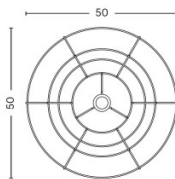

HAY Bonbon Table Light

LA10053/TL

SOURCE: <https://www.davidvillagelighting.co.uk/product/hay-bonbon-table-light/20287>

HAY

HAY Bonbon Shade Table Light

The HAY Bonbon Shade Table Light was designed by Ana Kraš and features a carefully handwoven shade that uses the designers original technique to create individually unique table lamps. By hand weaving carefully selected nylon and wool fabric around a powder-coated steel frame, each lamp shade is produced with their own unique design. This has meant that the shade looks as powerfully decorative switched off as they are switched on.

However, as well as being a piece of handcrafted artwork, the HAY Bonbon Shade Table Light is also highly functional and creates a soft ambient light which is diffused through the woven woollen shade. This makes this Table or floor lamp perfect for any home as it brings a calming glow to it's surroundings and softens any interior.

Designer: Ana Kraš'

IP Code: 20

Dimming: In line on/off switch included on cable

Dimensions:

Bonbon Shade 320

Ø32cm

38cm height

Bonbon Shade 380

Ø38cm

32cm height

Bonbon Shade 500

Ø50cm

46cm height

240cm cable length

Bonbon Shade 500