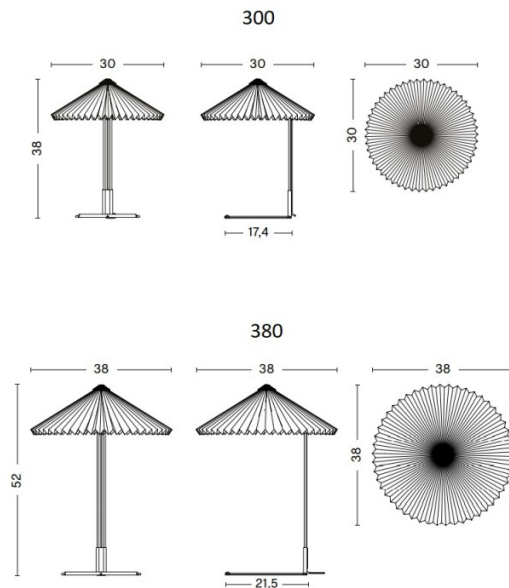

PRODUCT SPECIFICATION

Light Source: 5W, 2800K, 150 Lumens

IP Code: 20

Dimming: In line dimmer included on cable.

Dimensions: 300
Height: 38cm
Width: 30cm
Depth: 30cm

380
Height: 52cm
Width: 38cm
Depth: 38cm

Cable Length: 200cm