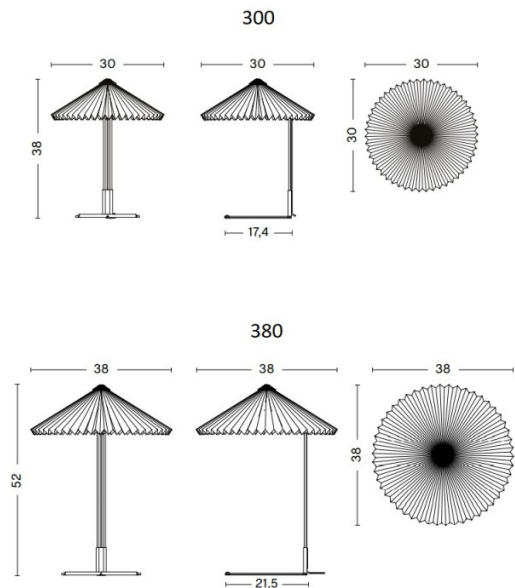

PRODUCT SPECIFICATION

Light Source: 5W, 2800K, 150 Lumens

IP Code: 20

Dimming: In line dimmer included on cable.

Dimensions: **300**

Height: 38cm

Width: 30cm

Depth: 30cm

380

Height: 52cm

Width: 38cm

Depth: 38cm

Cable Length: 200cm