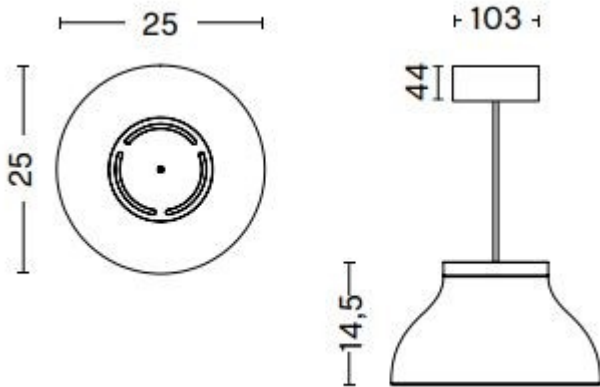

Dimensions:

Small:

Width 25 cm

Depth 25 cm

Height 14.5 cm

Medium:

Width 40 cm

Depth 40 cm

Height 20.5 cm

Large:

Width 60 cm

Depth 60 cm

Height 28 cm

David  
Village  
Lighting

For all sales and technical enquiries,  
please contact:

**+44 (0)114 263 4266**