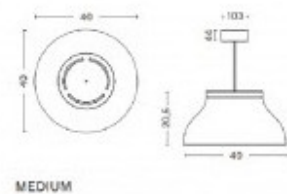

PRODUCT SPECIFICATION

Light Source: **Medium:** 1 x Max 13W E27 LED (excluded)
Large: 3 x Max 13W E27 LED (excluded)

IP Code: 20

Dimming: Dimmable via mains phase dimming.

Dimensions: Medium:
 Width: 40cm
 Depth: 40cm
 Height: 20.5cm

Large:
 Width: 60cm
 Depth: 60cm
 Height: 28cm

Cable Length: 400cm

MEDIUM

LARGE

For all sales and technical enquiries, please contact:

+44 (0)114 263 4266

info@davidvillagelighting.co.uk

www.davidvillagelighting.co.uk