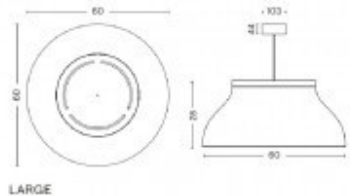

PRODUCT SPECIFICATION

Light Source: **Medium:** 1 x Max 13W E27 LED (excluded)
Large: 3 x Max 13W E27 LED (excluded)

IP Code: 20

Dimming: Dimmable via mains phase dimming.

Dimensions: Medium:
 Width: 40cm
 Depth: 40cm
 Height: 20.5cm

Large:
 Width: 60cm
 Depth: 60cm
 Height: 28cm

Cable Length: 400cm

MEDIUM

LARGE

For all sales and technical enquiries, please contact:

+44 (0)114 263 4266

info@davidvillagelighting.co.uk

www.davidvillagelighting.co.uk