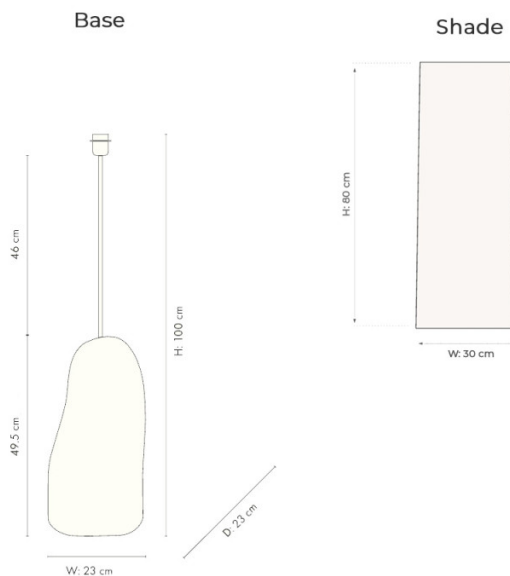

PRODUCT SPECIFICATION

Light Source: 1 x Max 15W LED E27 (Excluded)

IP Code: 20

Dimming: In-line dimmer included on cable.

Dimensions: Base:
Height: 97cm
Width: 23cm
Depth: 23cm

Shade
Ø30cm
Height: 80cm

Cable Length: 200cm