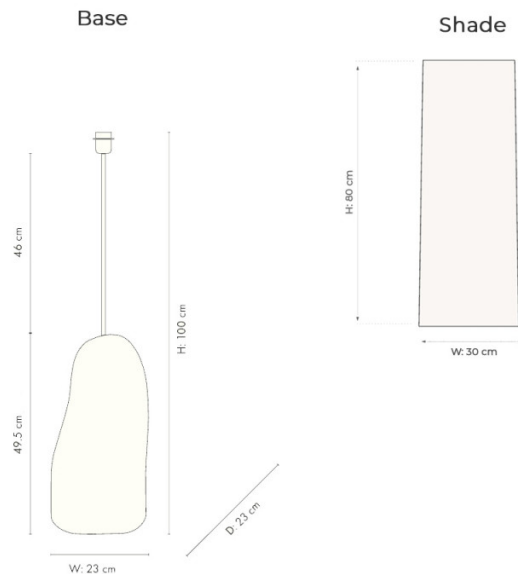

PRODUCT SPECIFICATION

Light Source: 1 x Max 15W LED E27 (Excluded)

IP Code: 20

Dimming: In-line dimmer included on cable.

Dimensions: Base:
Height: 97cm
Width: 23cm
Depth: 23cm

Shade
Ø30cm
Height: 80cm

Cable Length: 200cm