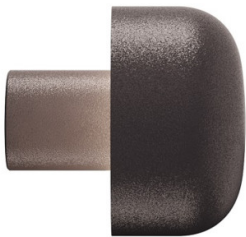

FLOS

Flos Bellhop LED Wall Light

LA8351

SOURCE: <https://www.davidvillagelighting.co.uk/product/Flos-Bellhop-LED-Wall-Light/20157>

PRODUCT DESCRIPTION

Designer: Edward Barber & Jay Osgerby

Flos Bellhop LED Wall Light

The Flos Bellhop Wall Light is a versatile indirect lighting solution, available in 5 colour options. Designed by Edward Barber & Jay Osgerby, the Bellhop can be installed all around the house and, thanks to the IP65 rating, in bathrooms and exterior settings. The wide colour choice allows you to select a finish that matches perfectly with your interior or exterior decor and colours. The hidden LED light source is projected against the wall and reflected back out, granting diffused and glare-free illumination.

The Bellhop LED Wall Light by Flos is available in a choice between three colour temperatures from 2700K (warmest white) to 3000K (warm white) or 4000K (cool white). The aluminium and stainless steel structure renders it ideal for outdoor settings, while at the same time, the diffused light adds warmth to your home.

The Bellhop wall lamp is also available in a dimmable version, using either 1-10V or Dali dimming systems, upon request. Please [contact us](#) for further information and pricing.

PRODUCT SPECIFICATION