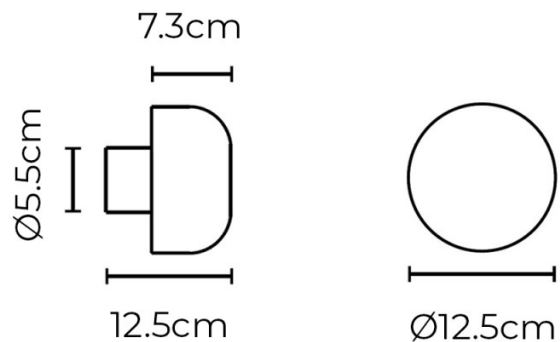

Light Source: 8W, 2700K - 4000K, 551-607 Lumens

IP Code: 65

Dimming: Non-Dimmable.

Dimensions: Ø12.5cm
Depth: 12.5cm
Wall Base: Ø5.5cm

For all sales and technical enquiries, please contact:

+44 (0)114 263 4266