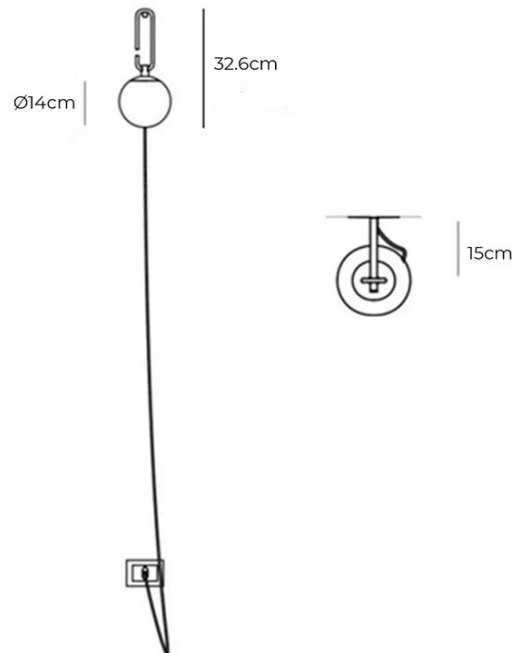

**Please Note: The nh Wall Lamp comes with a cable and plug, so needs to be installed near a socket.**

## PRODUCT SPECIFICATION

**Light Source:** 1 x Max 5W E14 LED (Excluded)

**IP Code:** 20

**Dimming:** Non-Dimmable.

**Dimensions:** Ø14cm  
Height: 32.6cm  
Depth: 15cm

**For all sales and technical enquiries, please contact:**