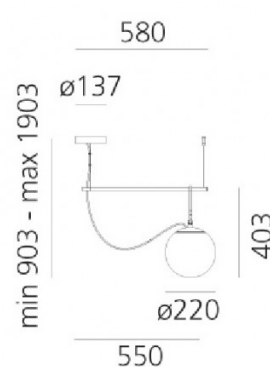

Artemide

Artemide nh S1 Suspension Light

LA6050

SOURCE: <https://www.davidvillagelighting.co.uk/product/Artemide-nh-S1-Suspension-Light/20153>

PRODUCT DESCRIPTION

Designer: Neri&Hu

Artemide nh S1 pendant

The nh suspension collection was designed by Neri&Hu, the duo who's creativity stems from research. They believe that each project has its own contextual issues. The nh lights are a perfect blend of balance, colour and material with a sustainable design, equipped with a low-energy LED retrofit lamp. The lights are a modern take to the traditional Chinese lantern, as most of their designs are a tribute to Oriental culture. A blown glass diffuser sits perfectly into a brass ring and suspends gracefully from a metal rail.

The S1 14 and S1 22 have a 55 cm rail length and a Ø14 cm or Ø22 cm glass diffuser, respectively. The suspensions become a non-static piece, perfectly balanced that defined by their match of colour and material. The nh Collection includes a multi-functional table lamp and a wall light.

A nh cluster light, [S3 14](#), is also available with three rails and Ø 14 cm blown glass diffusers.

PRODUCT SPECIFICATION

Light Source: **S1 14** - 1 x Max 5W E14 LED DIM (excluded)
S1 22 - 1 x Max 15W E27 LED DIM (excluded)

IP Code: 20

Dimming: Dimmable via mains phase dimming.

Dimensions: **S1 14**

Diffuser: Ø14cm
Width: 55cm
Height: 32.2cm
Drop Height: 82.2cm-182.2cm
Ceiling Rose: Ø13.7cm

S1 22

Diffuser: Ø22cm
Width: 55cm
Drop Height: 90.3cm-190.3cm
Ceiling Canopy: Ø13.7cm

nh S1 14

nh S1 22