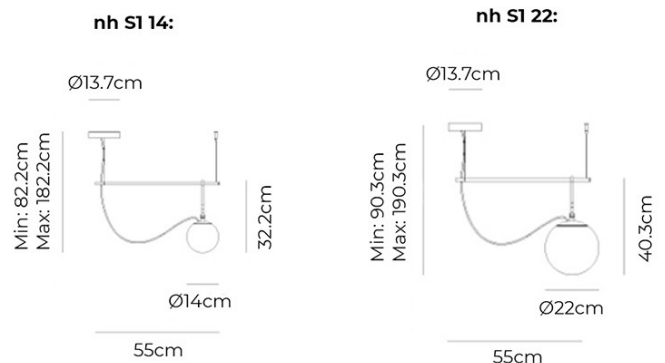

The Artemide nh Suspension offers a metal rail of 55cm, and the choice between a Ø14cm or Ø22cm glass diffuser. Both of which offer an evenly emitted glow, perfect for residential and commercial settings. The nh S1 Suspension can also be displayed in multiples for a more dramatic centrepiece.

PRODUCT SPECIFICATION

Light Source: **S1 14:** 1 x Max 5W E14 LED Dimmable (Excluded)
S1 22: 1 x Max 15W E27 LED Dimmable (Excluded)

IP Code: 20

Dimming: Dimmable via mains phase dimming.

Dimensions: S1 14:
 Diffuser: Ø14cm
 Width: 55cm
 Height: 32.2cm
 Drop Height: 82.2cm-182.2cm

S1 22:
 Diffuser: Ø22cm
 Width: 55cm
 Height: 40.3cm
 Drop Height: 90.3cm-190.3cm

Ceiling Canopy: Ø13.7cm

For all sales and technical enquiries, please contact:

+44 (0)114 263 4266

info@davidvillagelighting.co.uk