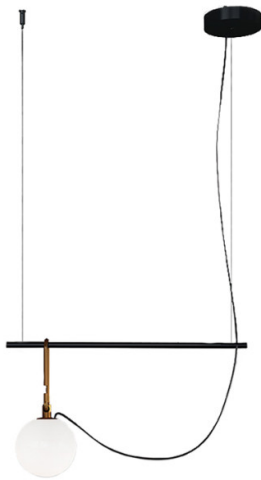

Artemide nh S1 Suspension

LA6050

SOURCE: <https://www.davidvillagelighting.co.uk/product/Artemide-nh-S1-Suspension/20153>

PRODUCT DESCRIPTION

Designer: Neri&Hu

Artemide nh S1 Suspension

Designed by Neri&Hu, the Artemide nh S1 Suspension is a linear, eye-catching luminaire. The design duo behind this piece believe that each project has its own contextual issues. The nh Suspensions perfectly combines balance with contemporary design, which adds a modern twist to the traditional Chinese lantern. A blown glass diffuser is suspended effortlessly from the metal rail, balanced through a brass ring for added depth.

The Artemide nh Suspension offers a metal rail of 55cm, and the choice between a Ø14cm or Ø22cm glass diffuser. Both of which offer an evenly emitted glow, perfect for residential and commercial settings. The nh S1 Suspension can also be displayed in multiples for a more dramatic centrepiece.

PRODUCT SPECIFICATION

Light Source: **S1 14:** 1 x Max 5W E14 LED Dimmable (Excluded)
S1 22: 1 x Max 15W E27 LED Dimmable (Excluded)

IP Code: 20

Dimming: Dimmable via mains phase dimming.

Dimensions: S1 14:
 Diffuser: Ø14cm
 Width: 55cm
 Height: 32.2cm
 Drop Height: 82.2cm-182.2cm

S1 22:
 Diffuser: Ø22cm
 Width: 55cm
 Height: 40.3cm
 Drop Height: 90.3cm-190.3cm

Ceiling Canopy: Ø13.7cm

For all sales and technical enquiries, please contact:

+44 (0)114 263 4266

info@davidvillagelighting.co.uk